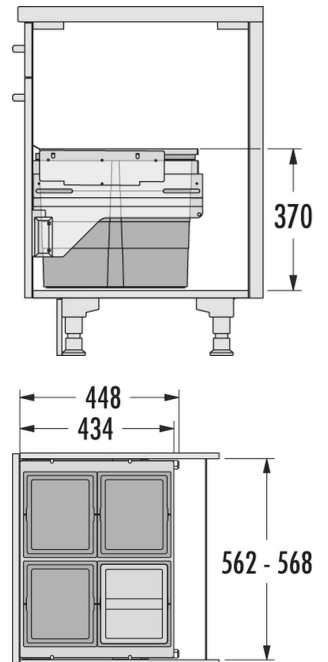

HAILO AS Cargo 600 13/13/13/13/D

3610861

GTIN: 4007126302014

For cabinets with front-mounted door of 600 mm width

SLIDE

4 BUCKET

52 L

TOTAL

Suitable for cabinet width (cm)
60

Specifications

Type of installation	Slide	✓
Cabinet-width min. (cm)		60
Cabinet-width max. (cm)		60
Suitable for cabinet width (cm)		60
available Cabinet-depth min. (mm)		450
Sidewall mounted		✓
Slides		covered, dampened slides with self-closing device with fully synchronized over-travel
Side-wall thickness (mm)		16 - 19 (self-adjusting)
Product dimensions (WxDxH) (mm)		562-568 x 434 x 370
Packing dimensions (WxDxH) (mm)		480 x 310 x 610
System-depth (mm)		448
Number of bins		4
Lid		Sheet metal system lid + 1 Lid 13 l
Capacity (l)		4 x 13
Total volume (l)		52

PRODUCT SPECIFICATION SHEET

Color plastic parts	dark grey
Color metal parts	dark grey
Weight incl. packing (kg)	11,7