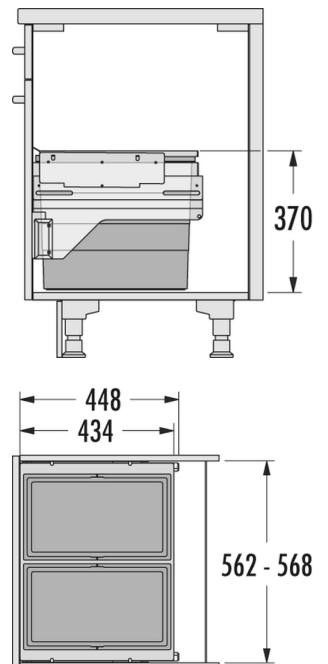

HAILO AS Cargo 600 28/28

3610841

GTIN: 4007126301093

For cabinets with front-mounted door of 600 mm width

SLIDE

2 BUCKET

56 L

TOTAL

Suitable for cabinet width (cm)
60

Specifications

Type of installation	Slide	✓
Cabinet-width min. (cm)		60
Cabinet-width max. (cm)		60
Suitable for cabinet width (cm)		60
available Cabinet-depth min. (mm)		450
Sidewall mounted		✓
Slides		covered, dampened slides with self-closing device with fully synchronized over-travel
Side-wall thickness (mm)		16 - 19 (self-adjusting)
Product dimensions (WxDxH) (mm)		562-568 x 434 x 370
Packing dimensions (WxDxH) (mm)		480 x 310 x 610
System-depth (mm)		448
Number of bins		2
Lid		Sheet metal system lid
Capacity (l)		2 x 28
Total volume (l)		56

PRODUCT SPECIFICATION SHEET

Color plastic parts	dunkelgrau
Color metal parts	dunkelgrau
Weight incl. packing (kg)	11,4