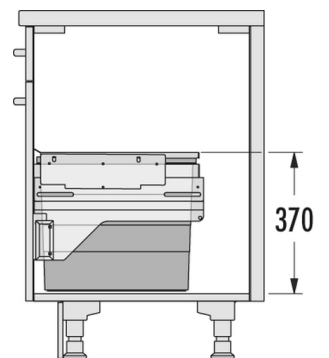

HAILO AS Cargo 500 28/17

3610821

GTIN: 4007126301079

For cabinets with front-mounted door of 500 mm width

SLIDE

2 BUCKET

45 L

TOTAL

Suitable for cabinet width (cm)
50

Specifications

Type of installation	Slide	✓
Cabinet-width min. (cm)		50
Cabinet-width max. (cm)		50
Suitable for cabinet width (cm)		50
available Cabinet-depth min. (mm)		450
Sidewall mounted		✓
Slides	covered, dampened slides with self-closing device with fully synchronized over-travel	
Side-wall thickness (mm)	16 - 19 (self-adjusting)	
Product dimensions (WxDxH) (mm)	462-468 x 434 x 370	
Packing dimensions (WxDxH) (mm)	465 x 385 x 440	
System-depth (mm)	448	
Number of bins	2	
Lid	Sheet metal system lid	
Capacity (l)	1 x 28 + 1 x 17	
Total volume (l)	45	

PRODUCT SPECIFICATION SHEET

Color plastic parts	dunkelgrau
Color metal parts	dunkelgrau
Weight incl. packing (kg)	10,6