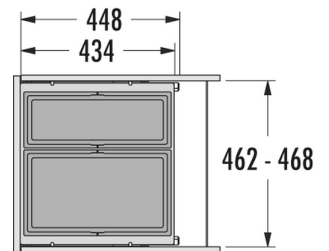

HAILO AS Cargo 500 28/17

3610821

GTIN: 4007126301079

For cabinets with front-mounted door of 500 mm width

SLIDE

2 BUCKET

45 L

TOTAL

Suitable for cabinet width (cm)
50

Specifications

Type of installation	Slide	✓
Cabinet-width min. (cm)		50
Cabinet-width max. (cm)		50
Suitable for cabinet width (cm)		50
available Cabinet-depth min. (mm)		450
Sidewall mounted		✓
Slides	covered, dampened slides with self-closing device with fully synchronized over-travel	
Side-wall thickness (mm)	16 - 19 (self-adjusting)	
Product dimensions (WxDxH) (mm)	462-468 x 434 x 370	
Packing dimensions (WxDxH) (mm)	465 x 385 x 440	
System-depth (mm)	448	
Number of bins	2	
Lid	Sheet metal system lid	
Capacity (l)	1 x 28 + 1 x 17	
Total volume (l)	45	

PRODUCT SPECIFICATION SHEET

Color plastic parts	dunkelgrau
Color metal parts	dunkelgrau
Weight incl. packing (kg)	10,6