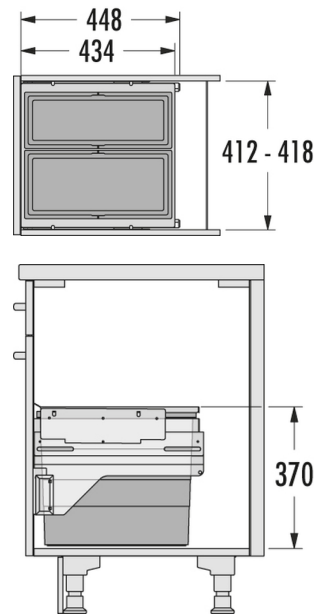

HAILO AS Cargo 450 21/17

3610811

GTIN: 4007126301062

For cabinets with front-mounted door of 450 mm width

SLIDE

2 BUCKET

38 L

TOTAL

Suitable for cabinet width (cm)
45

Specifications

Type of installation	Slide	✓
Cabinet-width min. (cm)	45	
Cabinet-width max. (cm)	45	
Suitable for cabinet width (cm)	45	
available Cabinet-depth min. (mm)	450	
Sidewall mounted		✓
Slides	covered, dampened slides with self-closing device with fully synchronized over-travel	
Side-wall thickness (mm)	16 - 19 (self-adjusting)	
Product dimensions (WxDxH) (mm)	412-418 x 434 x 370	
Packing dimensions (WxDxH) (mm)	500 x 250 x 410	
System-depth (mm)	448	
Number of bins	2	
Lid	Sheet metal system lid	
Capacity (l)	1 x 21 + 1 x 17	
Total volume (l)	38	

PRODUCT SPECIFICATION SHEET

Color metal parts	dark grey
Color plastic parts	dark grey
Weight incl. packing (kg)	9,9