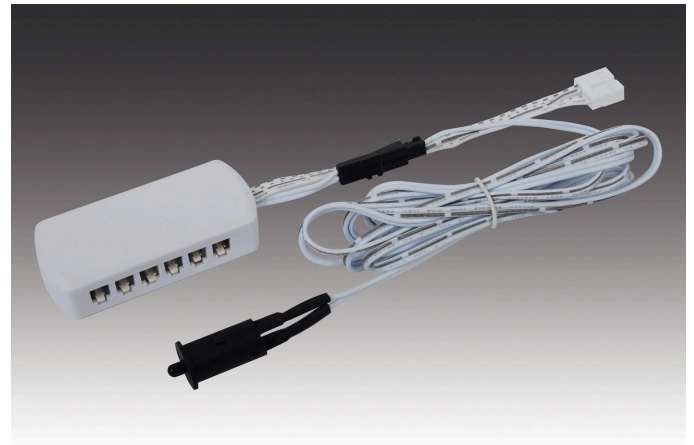

## Door contact switch

Mechanical furniture installation Door contact switch SET black

### Description:

door contact switch black, for 12mm drilling, supply cable 2,5m with LED24-plug, switch cable 2,5m with 6-times coupling LED 24

**Connection:** LED-Trafo DC 24 V

**Symbols:** CE, MM, IP20, SK III

### Special features:

- output: max. 120W
- for 16mm panel thickness

Drilling hole

12mm

**Order number:**  
21703190113

article in stock

## available versions

Choose from the options below. The currently selected one is highlighted in color.

article number	description
21703190113	Door contact switch SET black