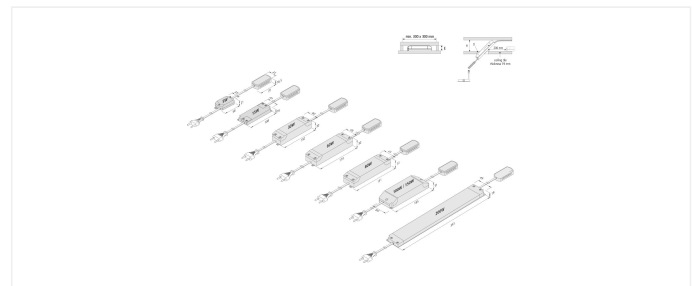

LED 24 transformer

Electronic Transformer LED 24/ 80W DC 24V

	5 W	15 W	30 W	60 W	75 W	100 W	150 W	200 W
Einbauhöhe (E)	21 mm	16,5 mm	31 mm	50 mm	50 mm	50 mm	50 mm	50 mm
Deckenöffnung (D)	Höhe der Zwischendecke (H)							
	ø 45 mm	40 mm	–	–	–	–	–	–
	ø 55 mm	35 mm	55 mm	110 mm	140 mm	–	–	–
	ø 68 mm	30 mm	45 mm	90 mm	100 mm	140 mm	140 mm	–
	ø 78 mm	22 mm	40 mm	70 mm	80 mm	100 mm	100 mm	140 mm

Description:

electronic safety transformer for 24 V DC, mains cable 2m with Euro plug, 12-way distributor, max. permissible cable length 5 m

Connection: 220 - 240V / 50 - 60Hz

Symbols: CE, MM, IP20, SK II

EAN-No.: 4051268249881

Weight: 0,35 kg

Special features:

- constant 24V DC
- protected against short-circuit , overload and no-load
- max. length of secondary cables: 5m each

Order number:
20604005601

limited availability