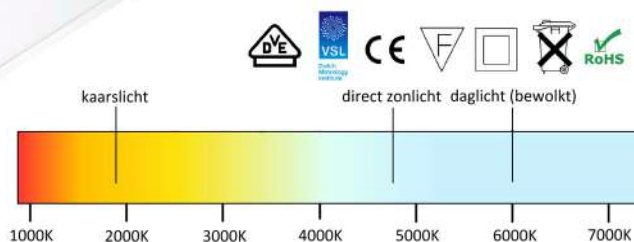

Economy LED paneel flicker free

Omschrijving	Info	Wattage	Lumen	Afmeting	Lichtkleur	Kelvin	Artikelnummer
Economy LED paneel	Inclusief driver	40 W	4000	60 x 60 cm	Warmwit	3000K	50650C
Economy LED paneel	Inclusief driver	40 W	4000	60 x 60 cm	Neutraalwit	4000K	50651C
Economy LED paneel	Inclusief driver	40 W	4000	60 x 60 cm	Daglicht	6000K	50652C
Economy LED paneel	Inclusief driver	40 W	4000	30 x 120 cm	Warmwit	3000K	50654C
Economy LED paneel	Inclusief driver	40 W	4000	30 x 120 cm	Neutraalwit	4000K	50655C
Economy LED paneel	Inclusief driver	40 W	4000	30 x 120 cm	Daglicht	6000K	50656C