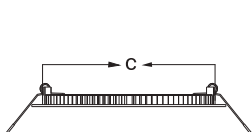

ECONOMY LED PANEEL ROND INBOUW

Specificaties	
Lichtrendement	60-100 lm/W
Driver	OEM
LED	Epistar
Behuizing	Aluminium
IP waarde	IP 20
Energie label	A++

	C	Opening size
Ø120	96 mm	100 mm
Ø180	160 mm	165 mm
Ø240	220 mm	225 mm
Ø300	280 mm	285 mm