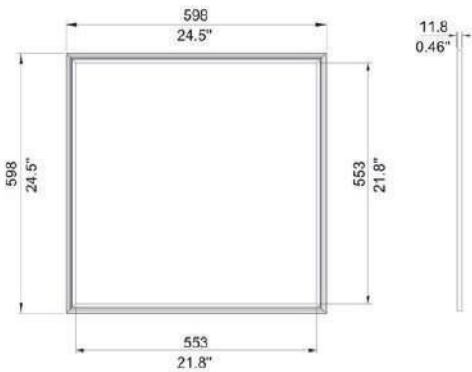

DRIVERS LED PANEEL

Paneel 60 x 60 cm