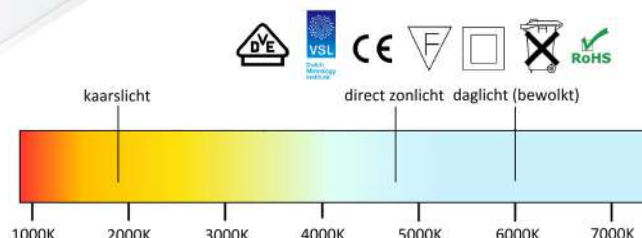

PREMIUM LED PANEEL

Specificaties	
Lichtrendement	100 lm/W
Driver	OEM
LED	Epistar
Behuizing	Aluminium
Schakelingen	50.000
IP waarde	IP 20
Energie label	A++
SDCM	<3

Premium LED paneel flicker free

Omschrijving	Info	Lumen	Watt	Afmeting	Lichtkleur	Kelvin	Artikelnummer
Premium LED paneel	UGR <22, exclusief driver	4000	40 W	60 x 60 cm*	Warmwit	3000K	50700
Premium LED paneel	UGR <22, exclusief driver	4000	40 W	60 x 60 cm*	Neutraalwit	4000K	50701
Premium LED paneel	UGR <22, exclusief driver	4000	40 W	60 x 60 cm*	Daglicht	6000K	50702
Premium LED paneel	UGR <22, exclusief driver	4000	40 W	30 x 120 cm	Warmwit	3000K	50705
Premium LED paneel	UGR <22, exclusief driver	4000	40 W	30 x 120 cm	Neutraalwit	4000K	50706
Premium LED paneel	UGR <22, exclusief driver	4000	40 W	30 x 120 cm	Daglicht	6000K	50707
Premium LED paneel	Exclusief driver	4000		20 x 120 cm			op aanvraag
Premium LED paneel	Exclusief driver	4000		20 x 150 cm			op aanvraag
Premium LED paneel	Exclusief driver	4000		30 x 150 cm			op aanvraag
Driver Premium	Aan/uit		40 W				50514
Driver Premium	Aan/uit met Eurosnoer 2meter		40 W				50512
Driver Premium	Aan/uit met GST18 2 meter		40 W				50513
Driver Premium	1-10V Dimmable		40 W				50515
Driver Premium	1-10V Dimmable met Eurosnoer 2 meter		40 W				50517
Driver Premium	1-10V Dimmable met GST18 2 meter		40 W				50518
Driver Premium	Dali		40 W				50600
Premium LED paneel	UGR <19, exclusief driver	4000	40 W	60 x 60 cm*	Warmwit	3000K	50700U
Premium LED paneel	UGR <19, exclusief driver	4000	40 W	60 x 60 cm*	Neutraalwit	4000K	50701U
Premium LED paneel	UGR <19, exclusief driver	4000	40 W	60 x 60 cm*	Daglicht	6000K	50702U
Premium LED paneel	UGR <19, exclusief driver	4000	40 W	30 x 120 cm	Warmwit	3000K	50705U
Premium LED paneel	UGR <19, exclusief driver	4000	40 W	30 x 120 cm	Neutraalwit	4000K	50706U
Premium LED paneel	UGR <19, exclusief driver	4000	40 W	30 x 120 cm	Daglicht	6000K	50707U

*ook leverbaar in 62 x 62 cm

Stralingshoek:

120°

Hanghoogte:

tot 5 meter

Power factor:

0,95>

CRI:

80

Temperatuur:

-20/+40

Levensduur:

L80B10
57.000 uur

Garantie:

5 jaar

Wij ontvangen graag uw bestelling:
www.maclean.pro | info@maclean.pro | 076 - 565 65 65

MACLEAN®