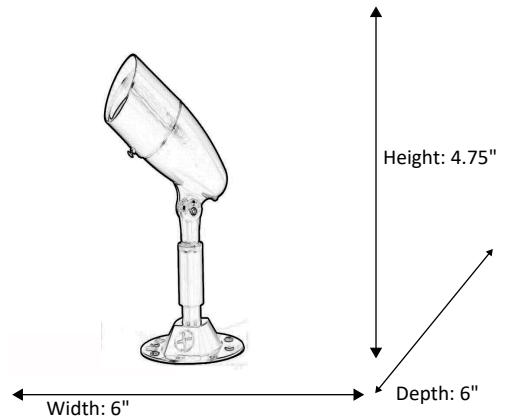

Model #	LED-FLOOD-226-BK
SKU	16701
Description	Single LED Flood Light
Finish	Black
Dimensions- HxWxD <small>(Dimensions shown in inches)</small>	4.75" x 6" x 6"
Lumens	960 Lm
Wattage	10W
CCT (Kelvin)	3000K
Dimmable	Yes
Rated Life Hours	15,000

Finish: Textured Black

* Integrated LED

ETL

*Dimensions shown in inches

ELECTRICAL REQUIREMENTS: Fixture requires a grounded electrical supply line of 120 volts AC.

INSTALLATION REQUIREMENTS: Fixture attaches to electrical junction box securely anchored in wall or ceiling.
All mounting hardware included.