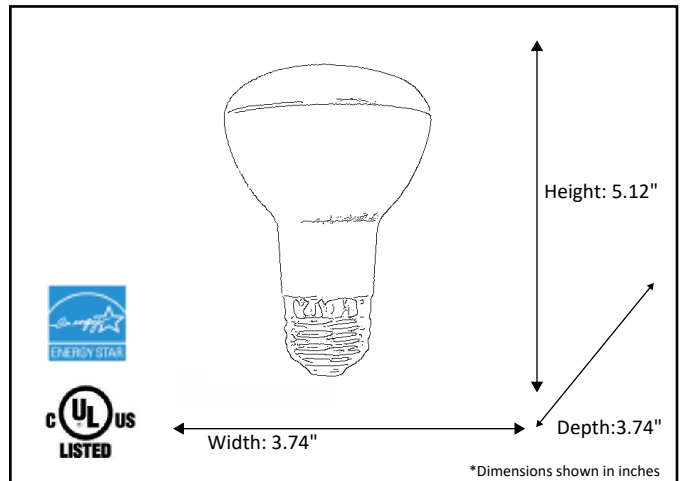

Model #	LED-BR20-3K
SKU	18854
Description	LED Lamp
Socket Base	Medium (E26)
Bulb Type	BR20-LED
Dimensions- HxWxD <small>(Dimensions shown in inches)</small>	5.12" x 3.74" x 3.74"
Lumens	550 Lm
Wattage	7W
CCT	3000K
Incandescent Equivalent	65W
Dimmable	Yes
Rated Life Hours	15,000

Finish: White

**ELECTRICAL REQUIREMENTS:** Fixture requires a grounded electrical supply line of 120 volts AC.

**INSTALLATION REQUIREMENTS:** Fixture attaches to electrical junction box securely anchored in wall or ceiling.  
**All mounting hardware included.**