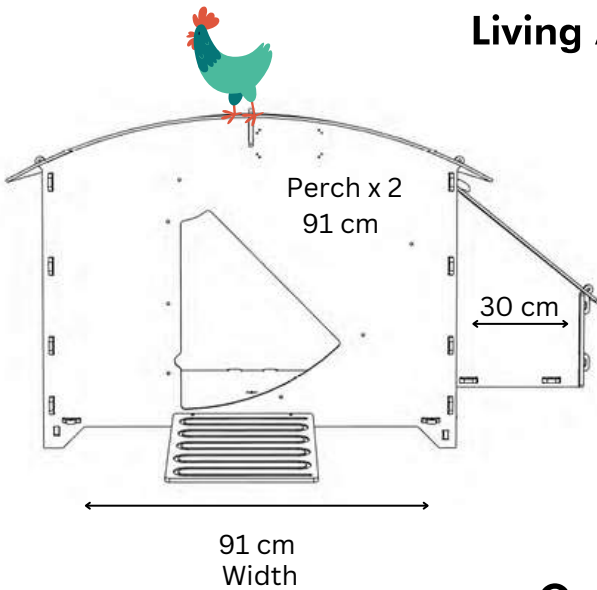

LARGE GROUND COOP

Living Area dimensions

Outer dimensions