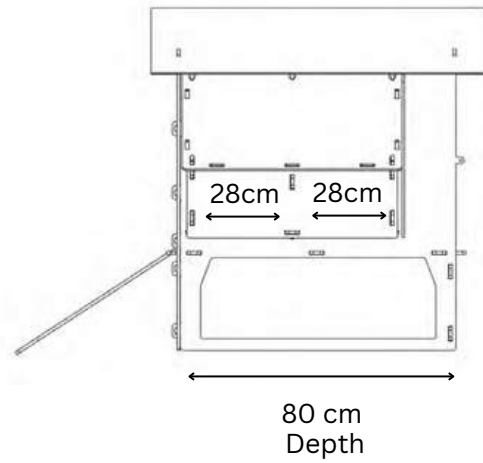

MEDIUM LODGE COOP

Living Area dimensions

Outer dimensions