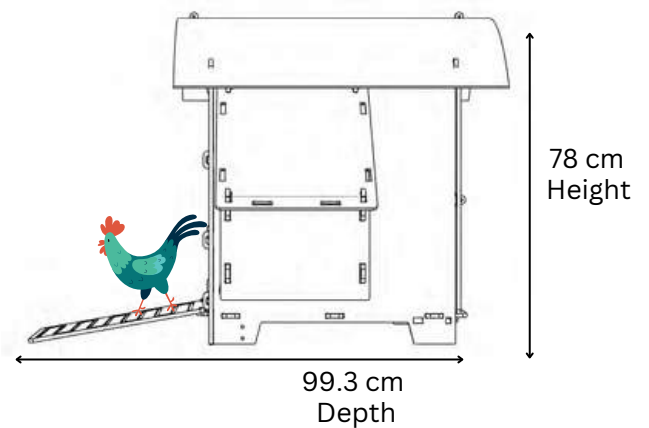

# NESTERA

1 PERCH OF 59CM  
1 NESTBOX 28x30CM

### Outer dimensions