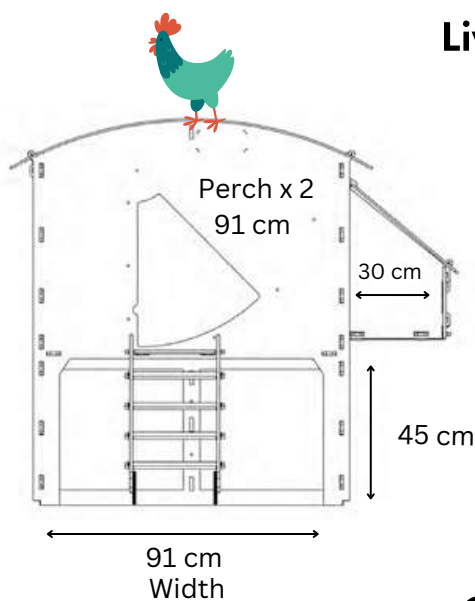

LARGE RAISED COOP

Living Area dimensions

Outer dimensions