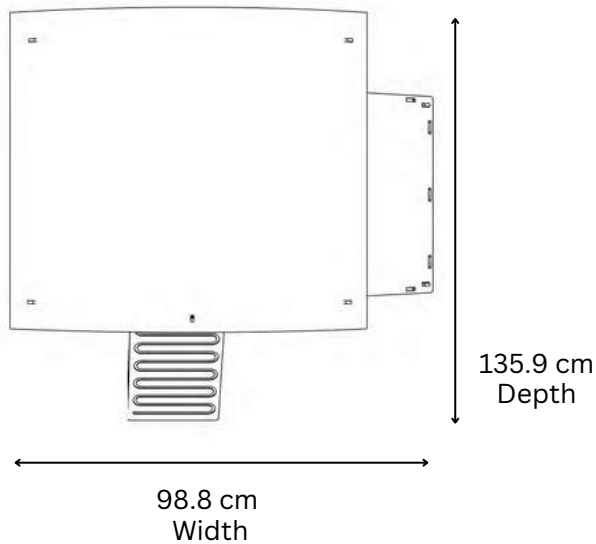

## Outer dimensions

# NESTERA

2 PERCHES OF 59CM EACH  
2 NESTBOXES (28x30CM EACH)

### Outer dimensions