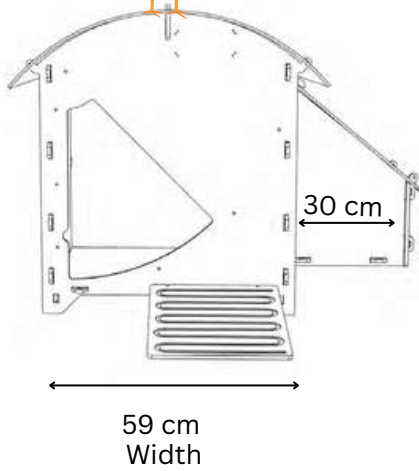

# NESTERA

1 PERCH OF 59CM  
1 NESTBOX 28x30CM

### Outer dimensions