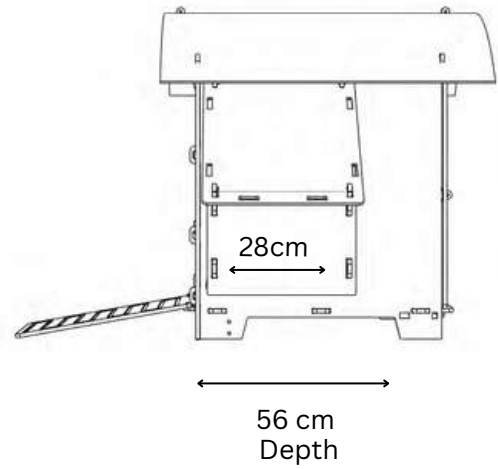

# NESTERA

1 PERCH OF 59CM  
1 NESTBOX 28x30CM

### Outer dimensions