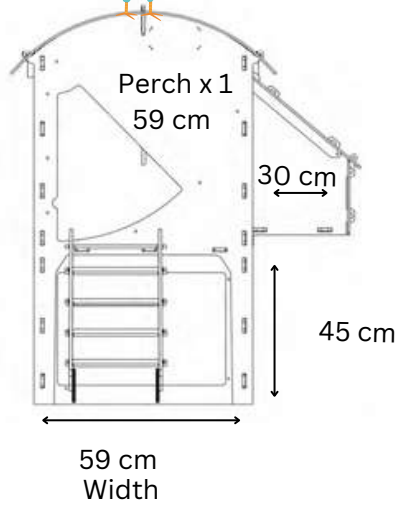

SMALL RAISED COOP

Living Area dimensions

Outer dimensions