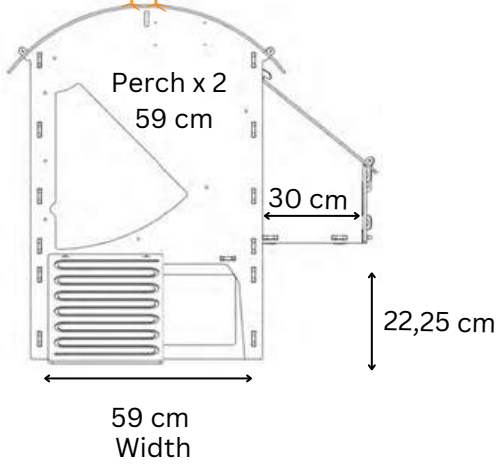

### Outer dimensions

## Outer dimensions

# NESTERA

2 PERCHES OF 59CM EACH  
2 NESTBOXES (28x30CM EACH)