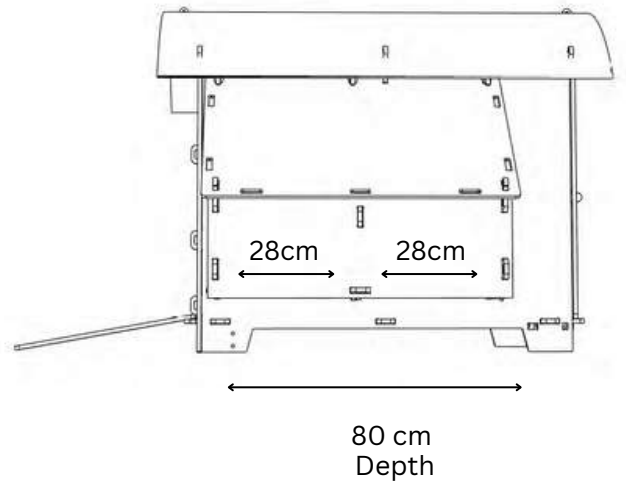

### Outer dimensions

# NESTERA

2 PERCHES OF 59CM EACH  
2 NESTBOXES (28x30CM EACH)

### Living Area dimensions