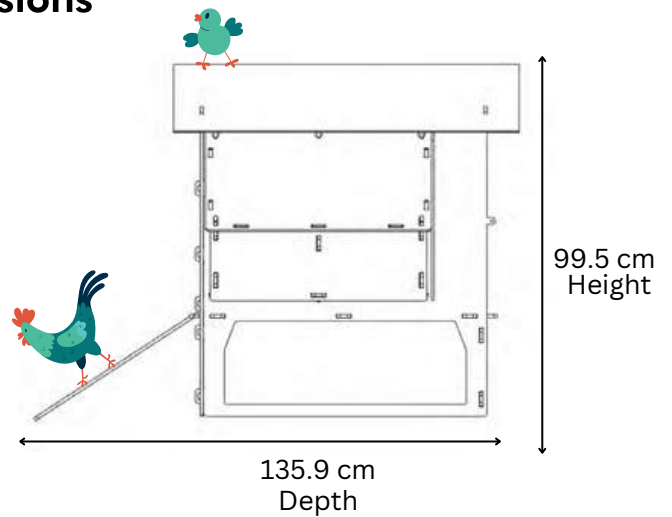

NESTERA

2 PERCHES OF 59CM EACH
2 NESTBOXES (28x30CM EACH)

MEDIUM LODGE COOP

Living Area dimensions

Outer dimensions