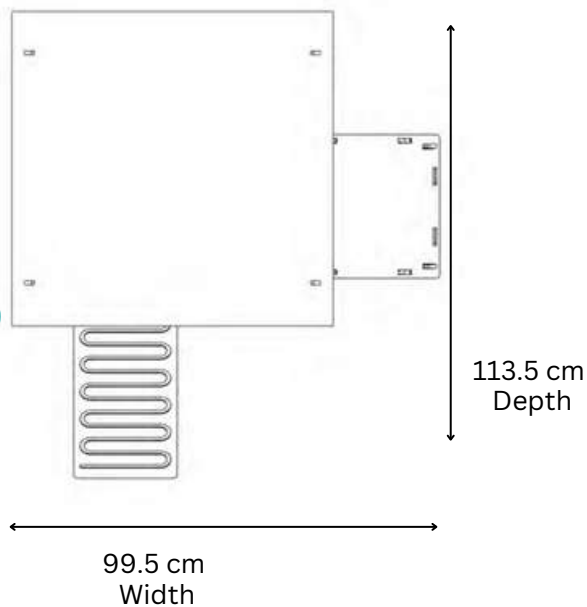

### Outer dimensions

# NESTERA

1 PERCH OF 59CM  
1 NESTBOX 28x30CM

SMALL LODGE COOP

## Living Area dimensions

## Outer dimensions