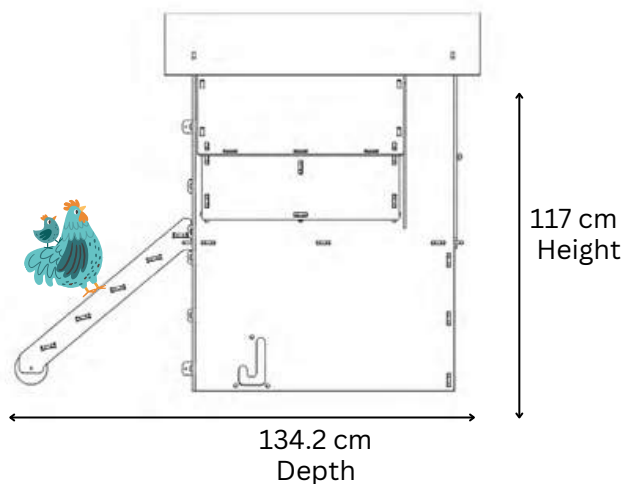

NESTERA

2 PERCHES OF 91CM EACH
2 NESTBOXES (28x30CM EACH)

LARGE RAISED COOP

Living Area dimensions

Outer dimensions