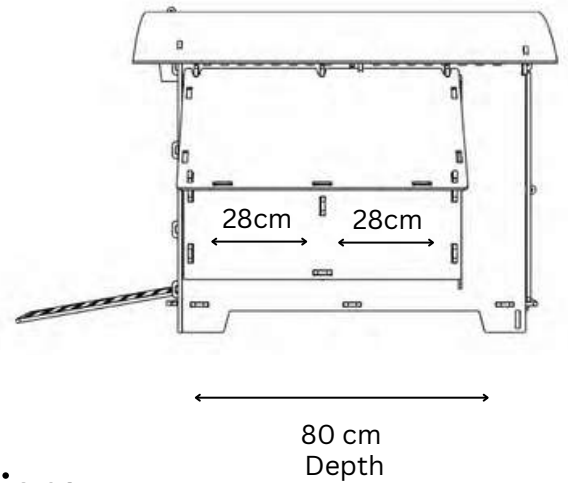

LARGE GROUND COOP

Living Area dimensions

Outer dimensions