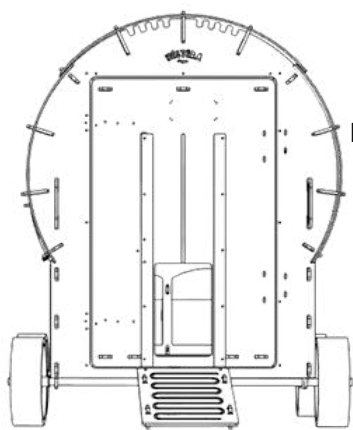

Perch x 3
85.8 cm

115.7 cm
Width