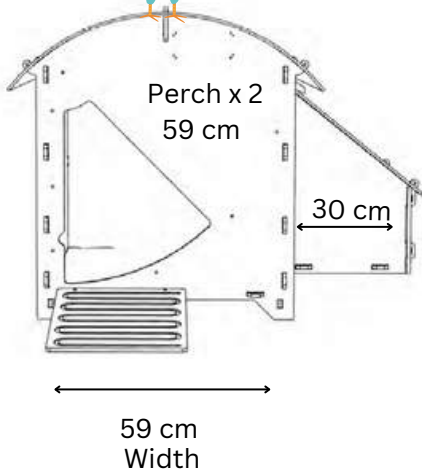

### Outer dimensions

# NESTERA

2 PERCHES OF 59CM EACH  
2 NESTBOXES (28x30CM EACH)