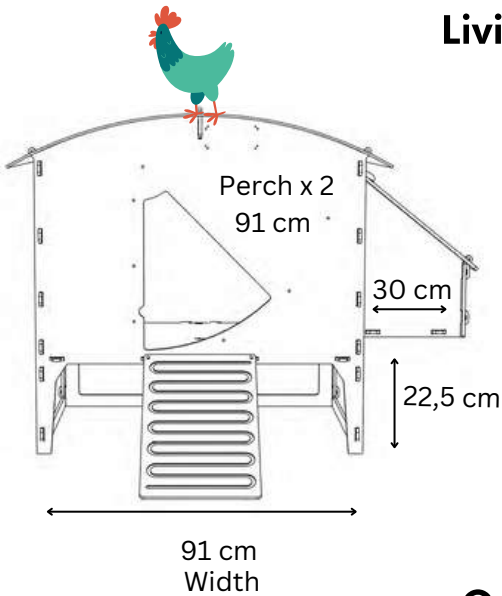

LARGE LODGE COOP

Living Area dimensions

Outer dimensions