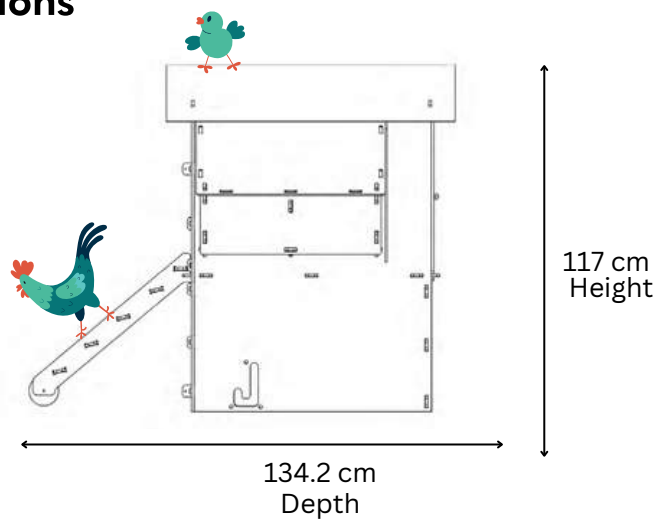

## Outer dimensions

### Outer dimensions

# NESTERA

2 PERCHES OF 59CM EACH  
2 NESTBOXES (28x30CM EACH)