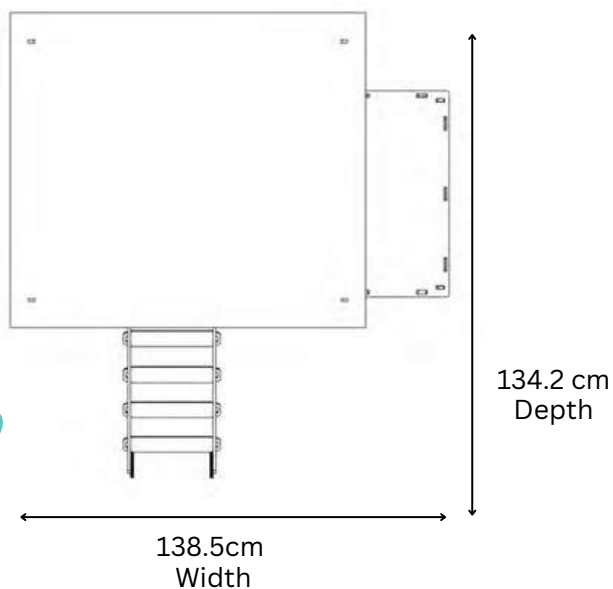

NESTERA

2 PERCHES OF 91CM EACH
2 NESTBOXES (28x30CM EACH)

LARGE RAISED COOP

Living Area dimensions

Outer dimensions