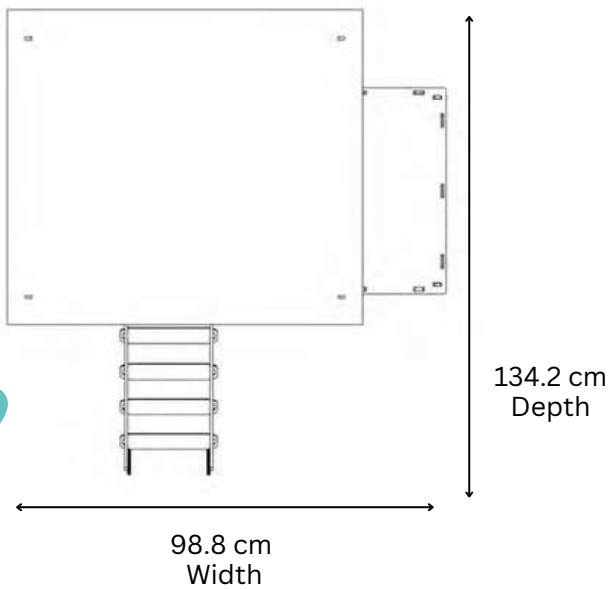

## Outer dimensions

### Outer dimensions

# NESTERA

2 PERCHES OF 59CM EACH  
2 NESTBOXES (28x30CM EACH)