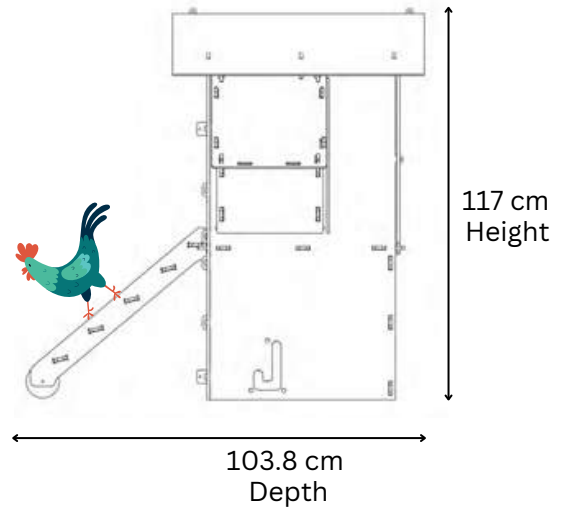

NESTERA

1 PERCH OF 59CM
1 NESTBOX 28x30CM

SMALL RAISED COOP

Living Area dimensions

Outer dimensions