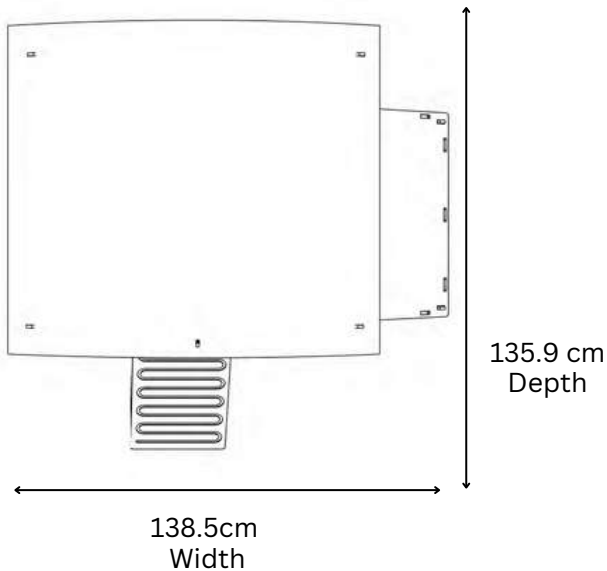

NESTERA

2 PERCHES OF 91CM EACH
2 NESTBOXES (28x30CM EACH)

LARGE LODGE COOP

Living Area dimensions

Outer dimensions