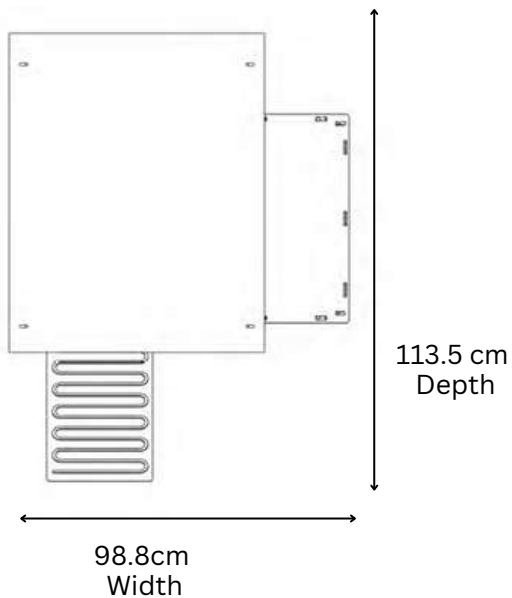

### Outer dimensions

# NESTERA

2 PERCHES OF 59CM EACH  
2 NESTBOXES (28x30CM EACH)

## Outer dimensions