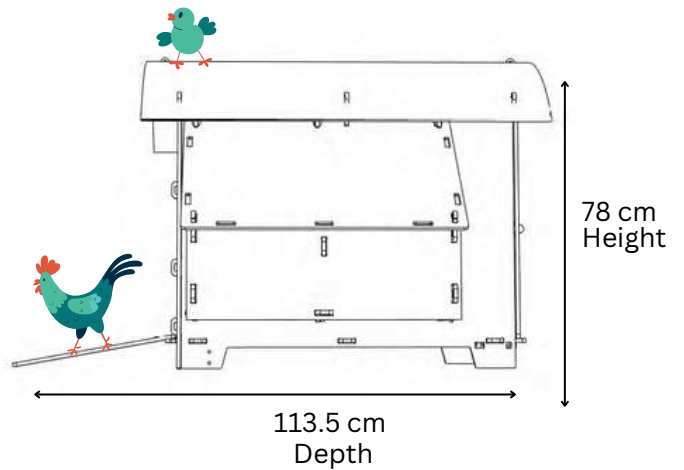

### Living Area dimensions

### Outer dimensions

# NESTERA

2 PERCHES OF 59CM EACH  
2 NESTBOXES (28x30CM EACH)