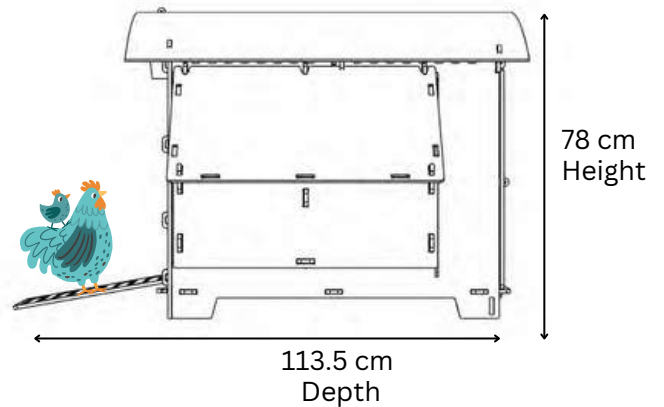

NESTERA

2 PERCHES OF 91CM EACH
2 NESTBOXES (28x30CM EACH)

LARGE GROUND COOP

Living Area dimensions

Outer dimensions