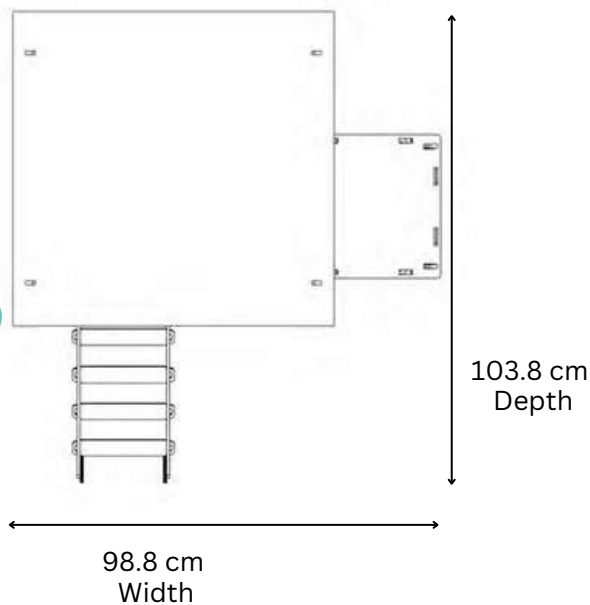

NESTERA

1 PERCH OF 59CM
1 NESTBOX 28x30CM

SMALL RAISED COOP

Living Area dimensions

Outer dimensions