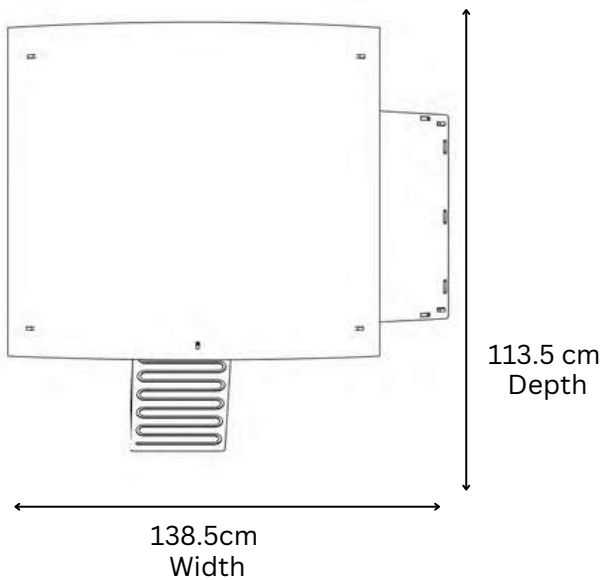

### Outer dimensions

# NESTERA

2 PERCHES OF 91CM EACH  
2 NESTBOXES (28x30CM EACH)