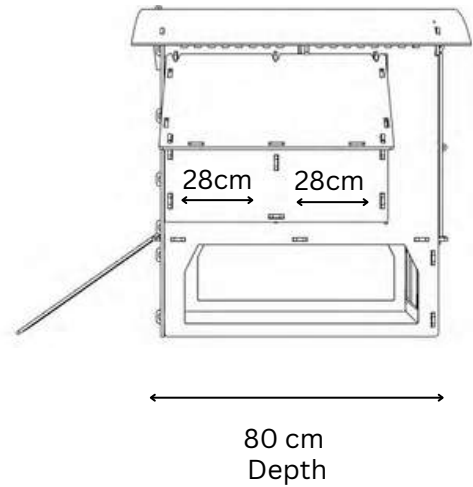

LARGE LODGE COOP

Living Area dimensions

Outer dimensions