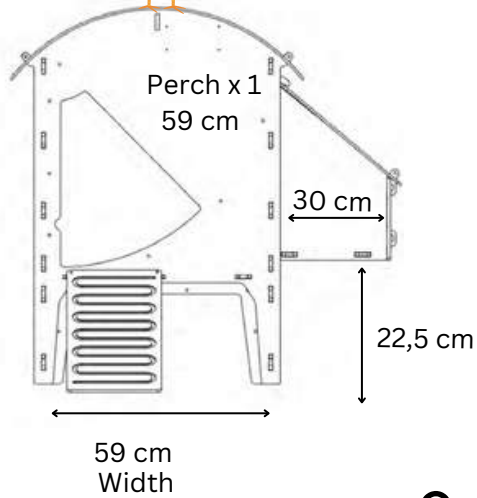

### Outer dimensions

# NESTERA

1 PERCH OF 59CM  
1 NESTBOX 28x30CM

SMALL LODGE COOP

## Living Area dimensions

## Outer dimensions