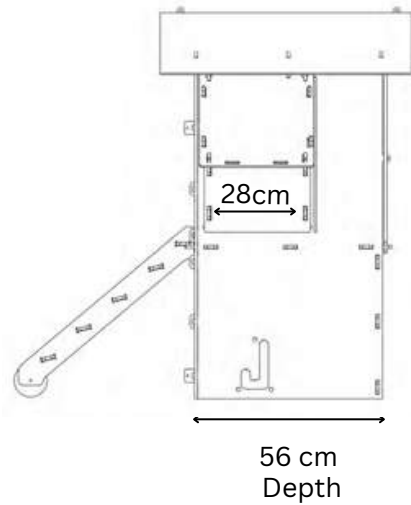

SMALL RAISED COOP

Living Area dimensions

Outer dimensions