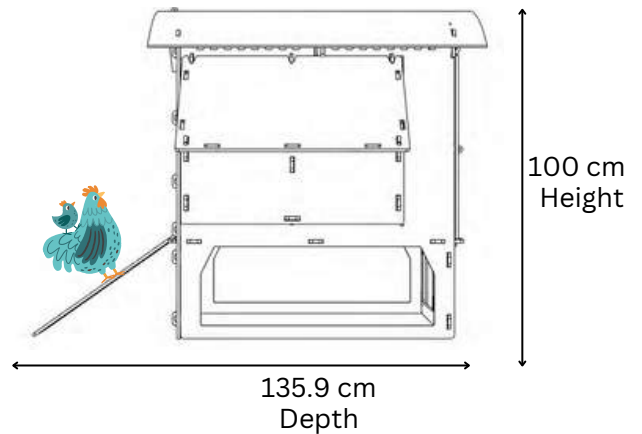

NESTERA

2 PERCHES OF 91CM EACH
2 NESTBOXES (28x30CM EACH)

LARGE LODGE COOP

Living Area dimensions

Outer dimensions