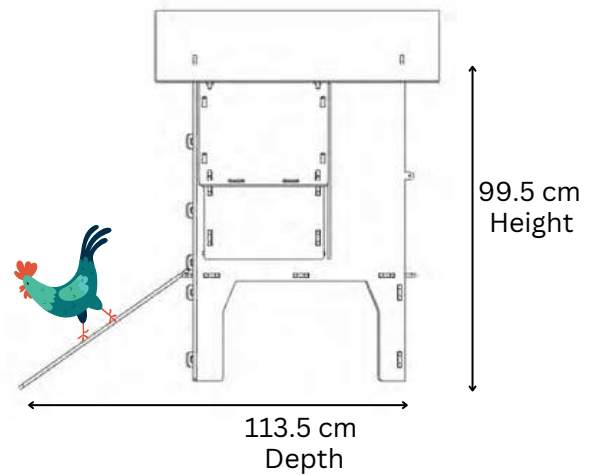

### Outer dimensions

# NESTERA

1 PERCH OF 59CM  
1 NESTBOX 28x30CM

SMALL LODGE COOP

## Living Area dimensions

## Outer dimensions