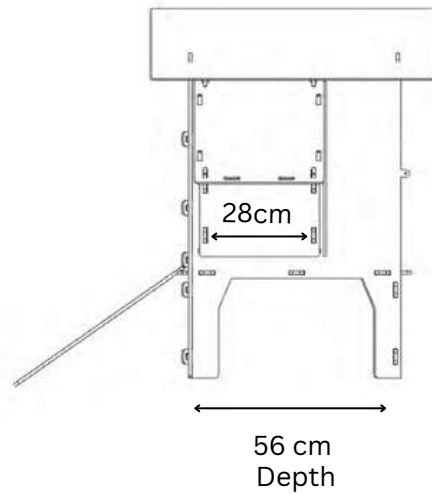

### Outer dimensions

# NESTERA

1 PERCH OF 59CM  
1 NESTBOX 28x30CM

SMALL LODGE COOP

## Living Area dimensions

## Outer dimensions