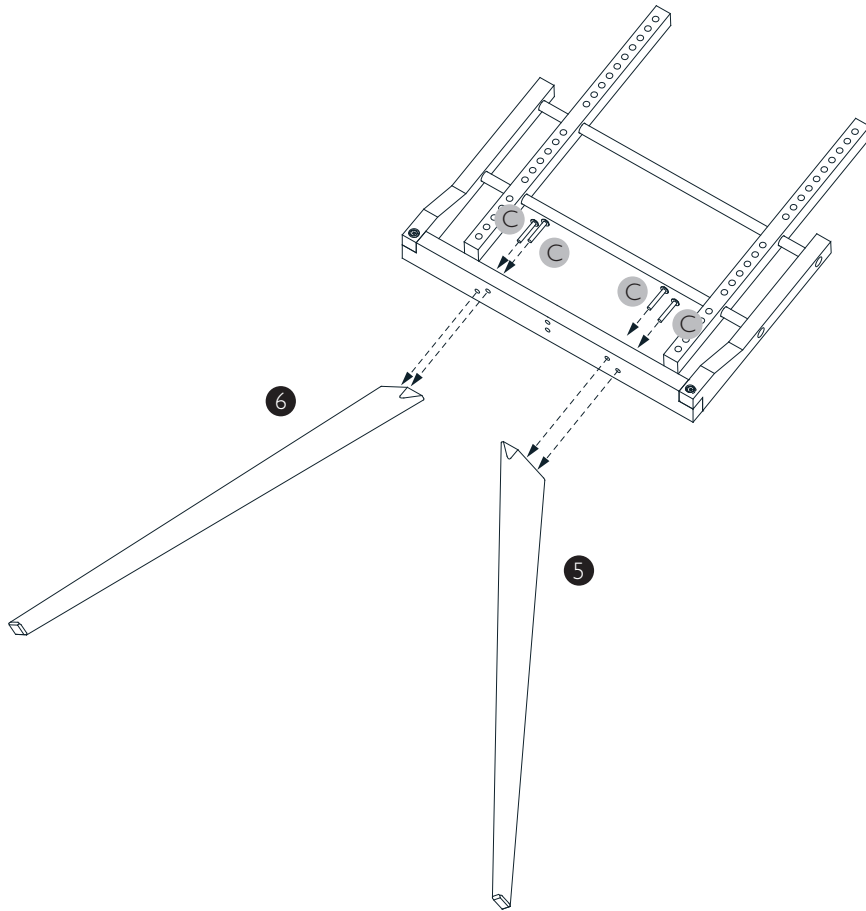

ELLA

TV-Stand

USER INSTRUCTION

Tv stand for 40" - 60" panels.
Supports VESA 20, 30 and 40.

Parts

Ref	Description	Qty
1	TV carrier	2
2	Side rail	2
3	Bottom rail	1
4	Centre leg	1
5	L/H side leg	1
6	R/H side leg	1
7	Metal pipes	2

Hardware

Ref	Description	Qty
A	Plastic plug	2
B	Wooden plug	4
C	Allen head bolt (M6x40 - Black)	12
D	Hex bolt (M8x50 - Chrome)	4
E	Wrench	1
F	Allen key	1

1

2

3

4

5

6