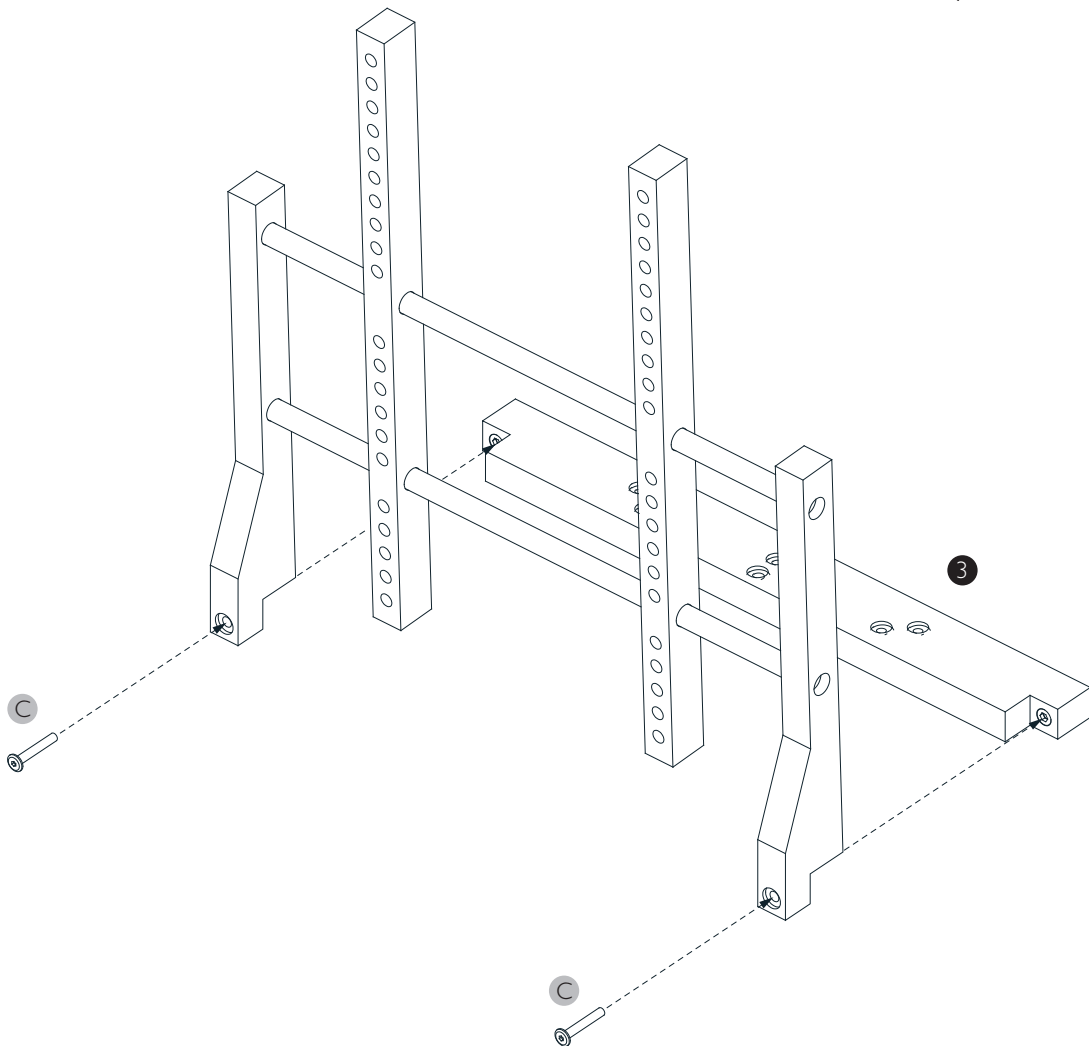

ELLA

TV-Stand

USER INSTRUCTION

Tv stand for 40" - 60" panels.
Supports VESA 20, 30 and 40.

Parts

Ref	Description	Qty
1	TV carrier	2
2	Side rail	2
3	Bottom rail	1
4	Centre leg	1
5	L/H side leg	1
6	R/H side leg	1
7	Metal pipes	2

Hardware

Ref	Description	Qty
A	Plastic plug	2
B	Wooden plug	4
C	Allen head bolt (M6x40 - Black)	12
D	Hex bolt (M8x50 - Chrome)	4
E	Wrench	1
F	Allen key	1

1

2

3

4

5

6