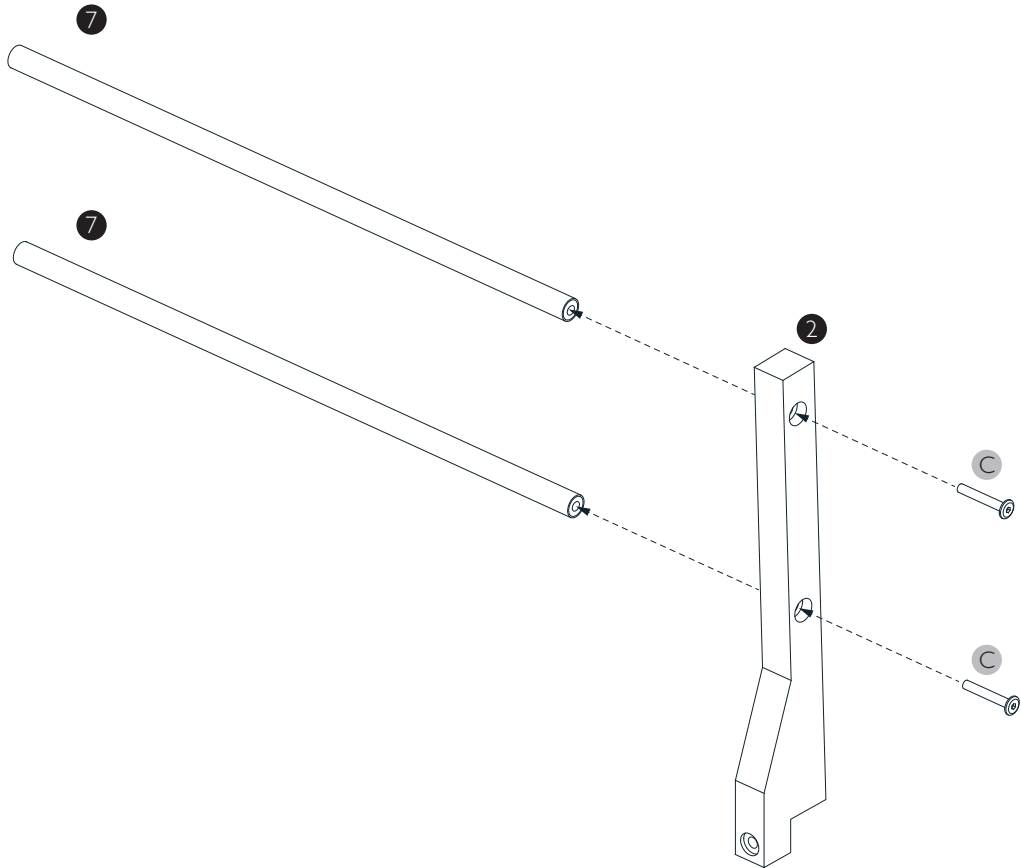

ELLA

TV-Stand

USER INSTRUCTION

Tv stand for 40" - 60" panels.
Supports VESA 20, 30 and 40.

Parts

Ref	Description	Qty
1	TV carrier	2
2	Side rail	2
3	Bottom rail	1
4	Centre leg	1
5	L/H side leg	1
6	R/H side leg	1
7	Metal pipes	2

Hardware

Ref	Description	Qty
A	Plastic plug	2
B	Wooden plug	4
C	Allen head bolt (M6x40 - Black)	12
D	Hex bolt (M8x50 - Chrome)	4
E	Wrench	1
F	Allen key	1

1

2

3

4

5

6