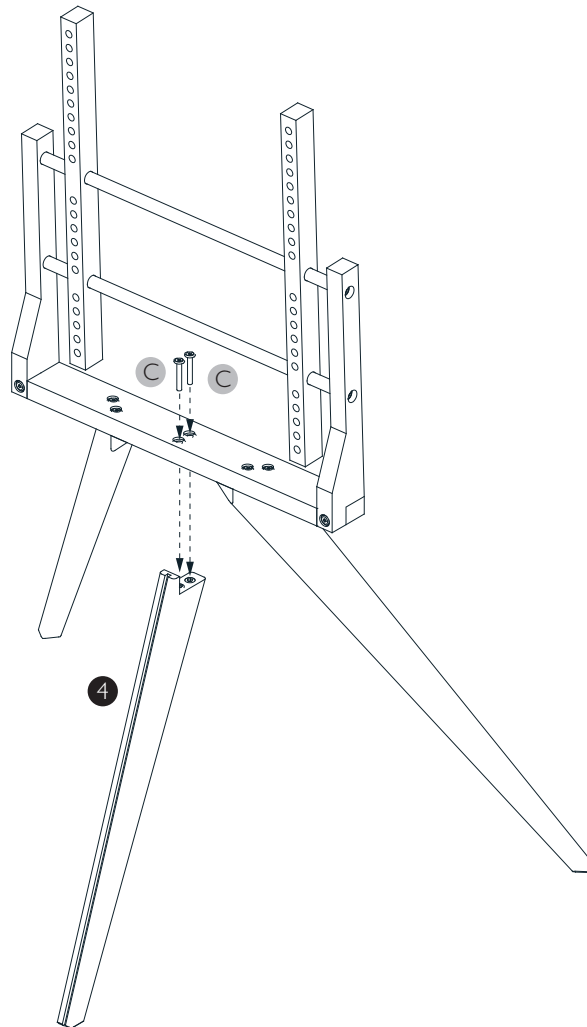

ELLA

TV-Stand

USER INSTRUCTION

Tv stand for 40" - 60" panels.
Supports VESA 20, 30 and 40.

Parts

Ref	Description	Qty
1	TV carrier	2
2	Side rail	2
3	Bottom rail	1
4	Centre leg	1
5	L/H side leg	1
6	R/H side leg	1
7	Metal pipes	2

Hardware

Ref	Description	Qty
A	Plastic plug	2
B	Wooden plug	4
C	Allen head bolt (M6x40 - Black)	12
D	Hex bolt (M8x50 - Chrome)	4
E	Wrench	1
F	Allen key	1

1

2

3

4

5

6