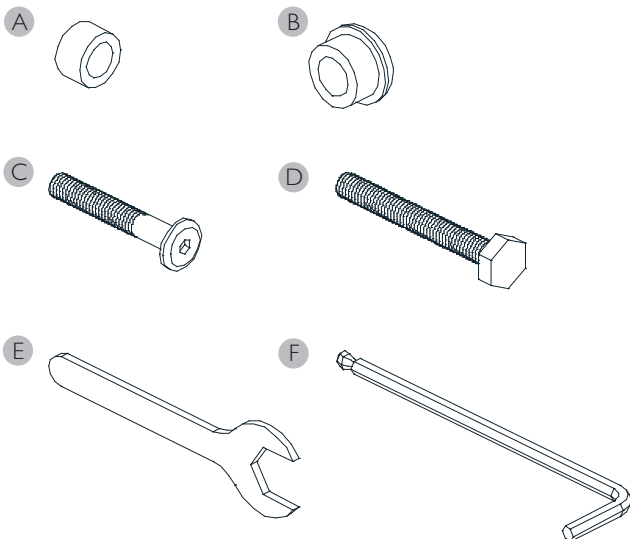

ELLA

TV-Stand

USER INSTRUCTION

Tv stand for 40" - 60" panels.
Supports VESA 20, 30 and 40.

Parts

Ref	Description	Qty
1	TV carrier	2
2	Side rail	2
3	Bottom rail	1
4	Centre leg	1
5	L/H side leg	1
6	R/H side leg	1
7	Metal pipes	2

Hardware

Ref	Description	Qty
A	Plastic plug	2
B	Wooden plug	4
C	Allen head bolt (M6x40 - Black)	12
D	Hex bolt (M8x50 - Chrome)	4
E	Wrench	1
F	Allen key	1

1

2

3

4

5

6