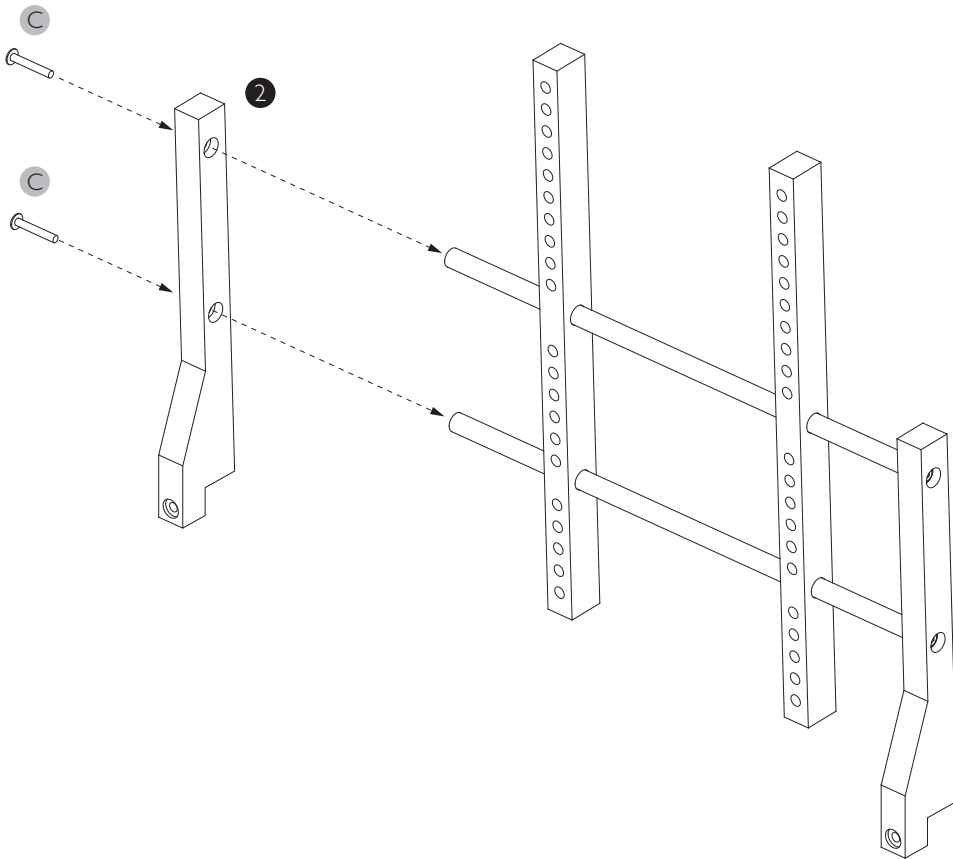

ELLA

TV-Stand

USER INSTRUCTION

Tv stand for 40" - 60" panels.
Supports VESA 20, 30 and 40.

Parts

Ref	Description	Qty
1	TV carrier	2
2	Side rail	2
3	Bottom rail	1
4	Centre leg	1
5	L/H side leg	1
6	R/H side leg	1
7	Metal pipes	2

Hardware

Ref	Description	Qty
A	Plastic plug	2
B	Wooden plug	4
C	Allen head bolt (M6x40 - Black)	12
D	Hex bolt (M8x50 - Chrome)	4
E	Wrench	1
F	Allen key	1

1

2

3

4

5

6