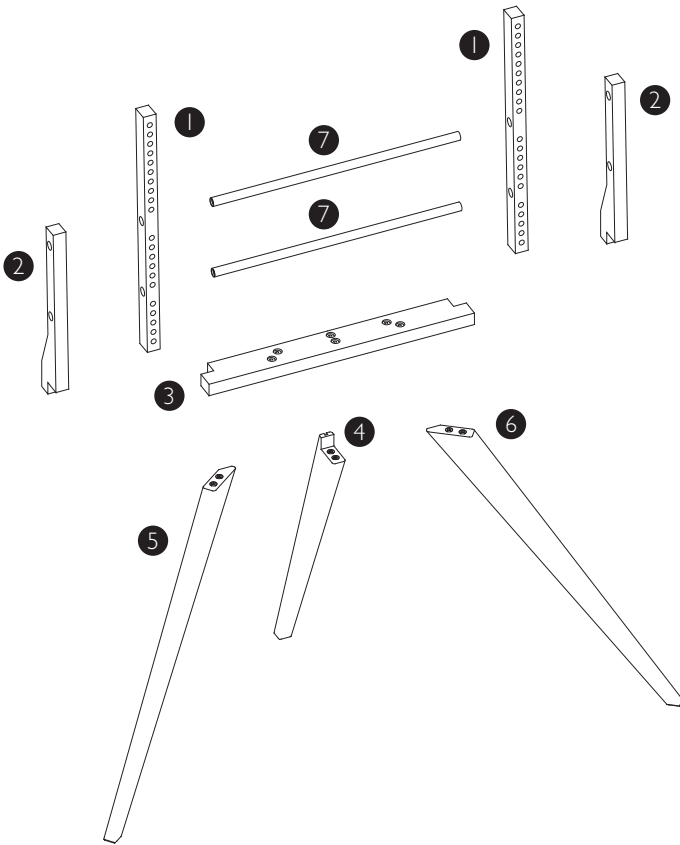

ELLA

TV-Stand

USER INSTRUCTION

Tv stand for 40" - 60" panels.
Supports VESA 20, 30 and 40.

Parts

Ref	Description	Qty
1	TV carrier	2
2	Side rail	2
3	Bottom rail	1
4	Centre leg	1
5	L/H side leg	1
6	R/H side leg	1
7	Metal pipes	2

Hardware

Ref	Description	Qty
A	Plastic plug	2
B	Wooden plug	4
C	Allen head bolt (M6x40 - Black)	12
D	Hex bolt (M8x50 - Chrome)	4
E	Wrench	1
F	Allen key	1

1

2

3

4

5

6

7

8

9

10