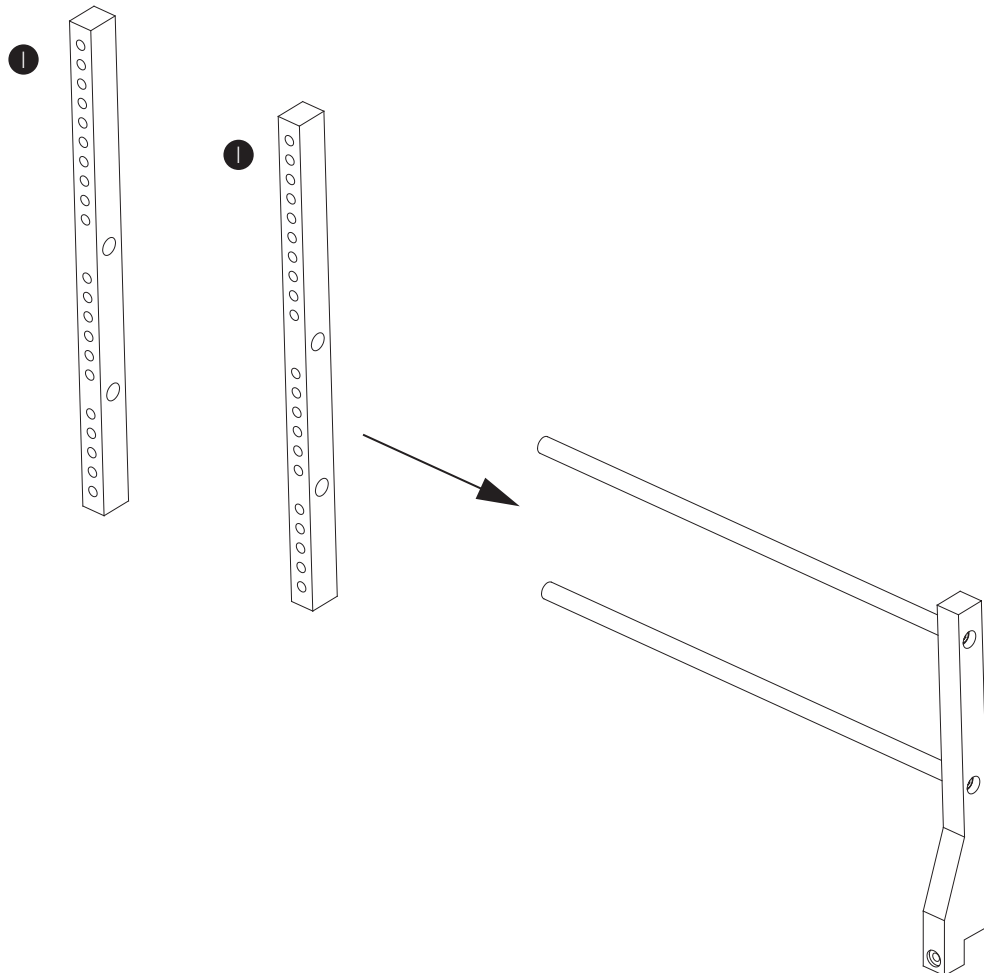

ELLA

TV-Stand

USER INSTRUCTION

Tv stand for 40" - 60" panels.
Supports VESA 20, 30 and 40.

Parts

Ref	Description	Qty
1	TV carrier	2
2	Side rail	2
3	Bottom rail	1
4	Centre leg	1
5	L/H side leg	1
6	R/H side leg	1
7	Metal pipes	2

Hardware

Ref	Description	Qty
A	Plastic plug	2
B	Wooden plug	4
C	Allen head bolt (M6x40 - Black)	12
D	Hex bolt (M8x50 - Chrome)	4
E	Wrench	1
F	Allen key	1

1

2

3

4

5

6

7

8

9

10