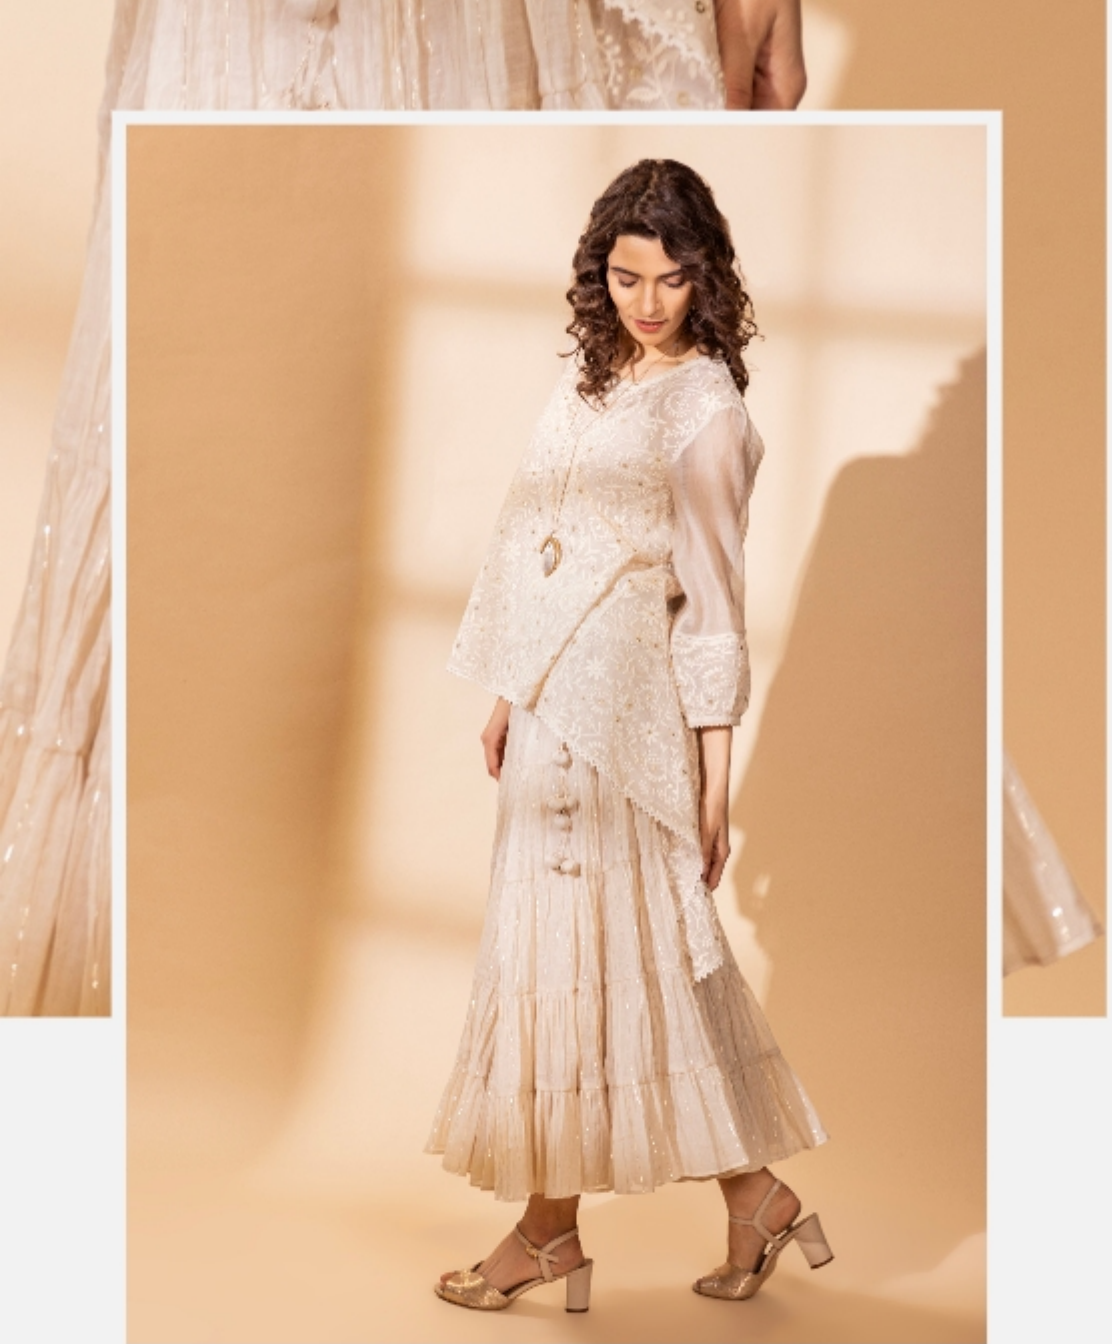

COLOR: SOFT BEIGE

PRICE: ₹18,500

SENA SKIRT SET

SKU: 9256/ss24/12