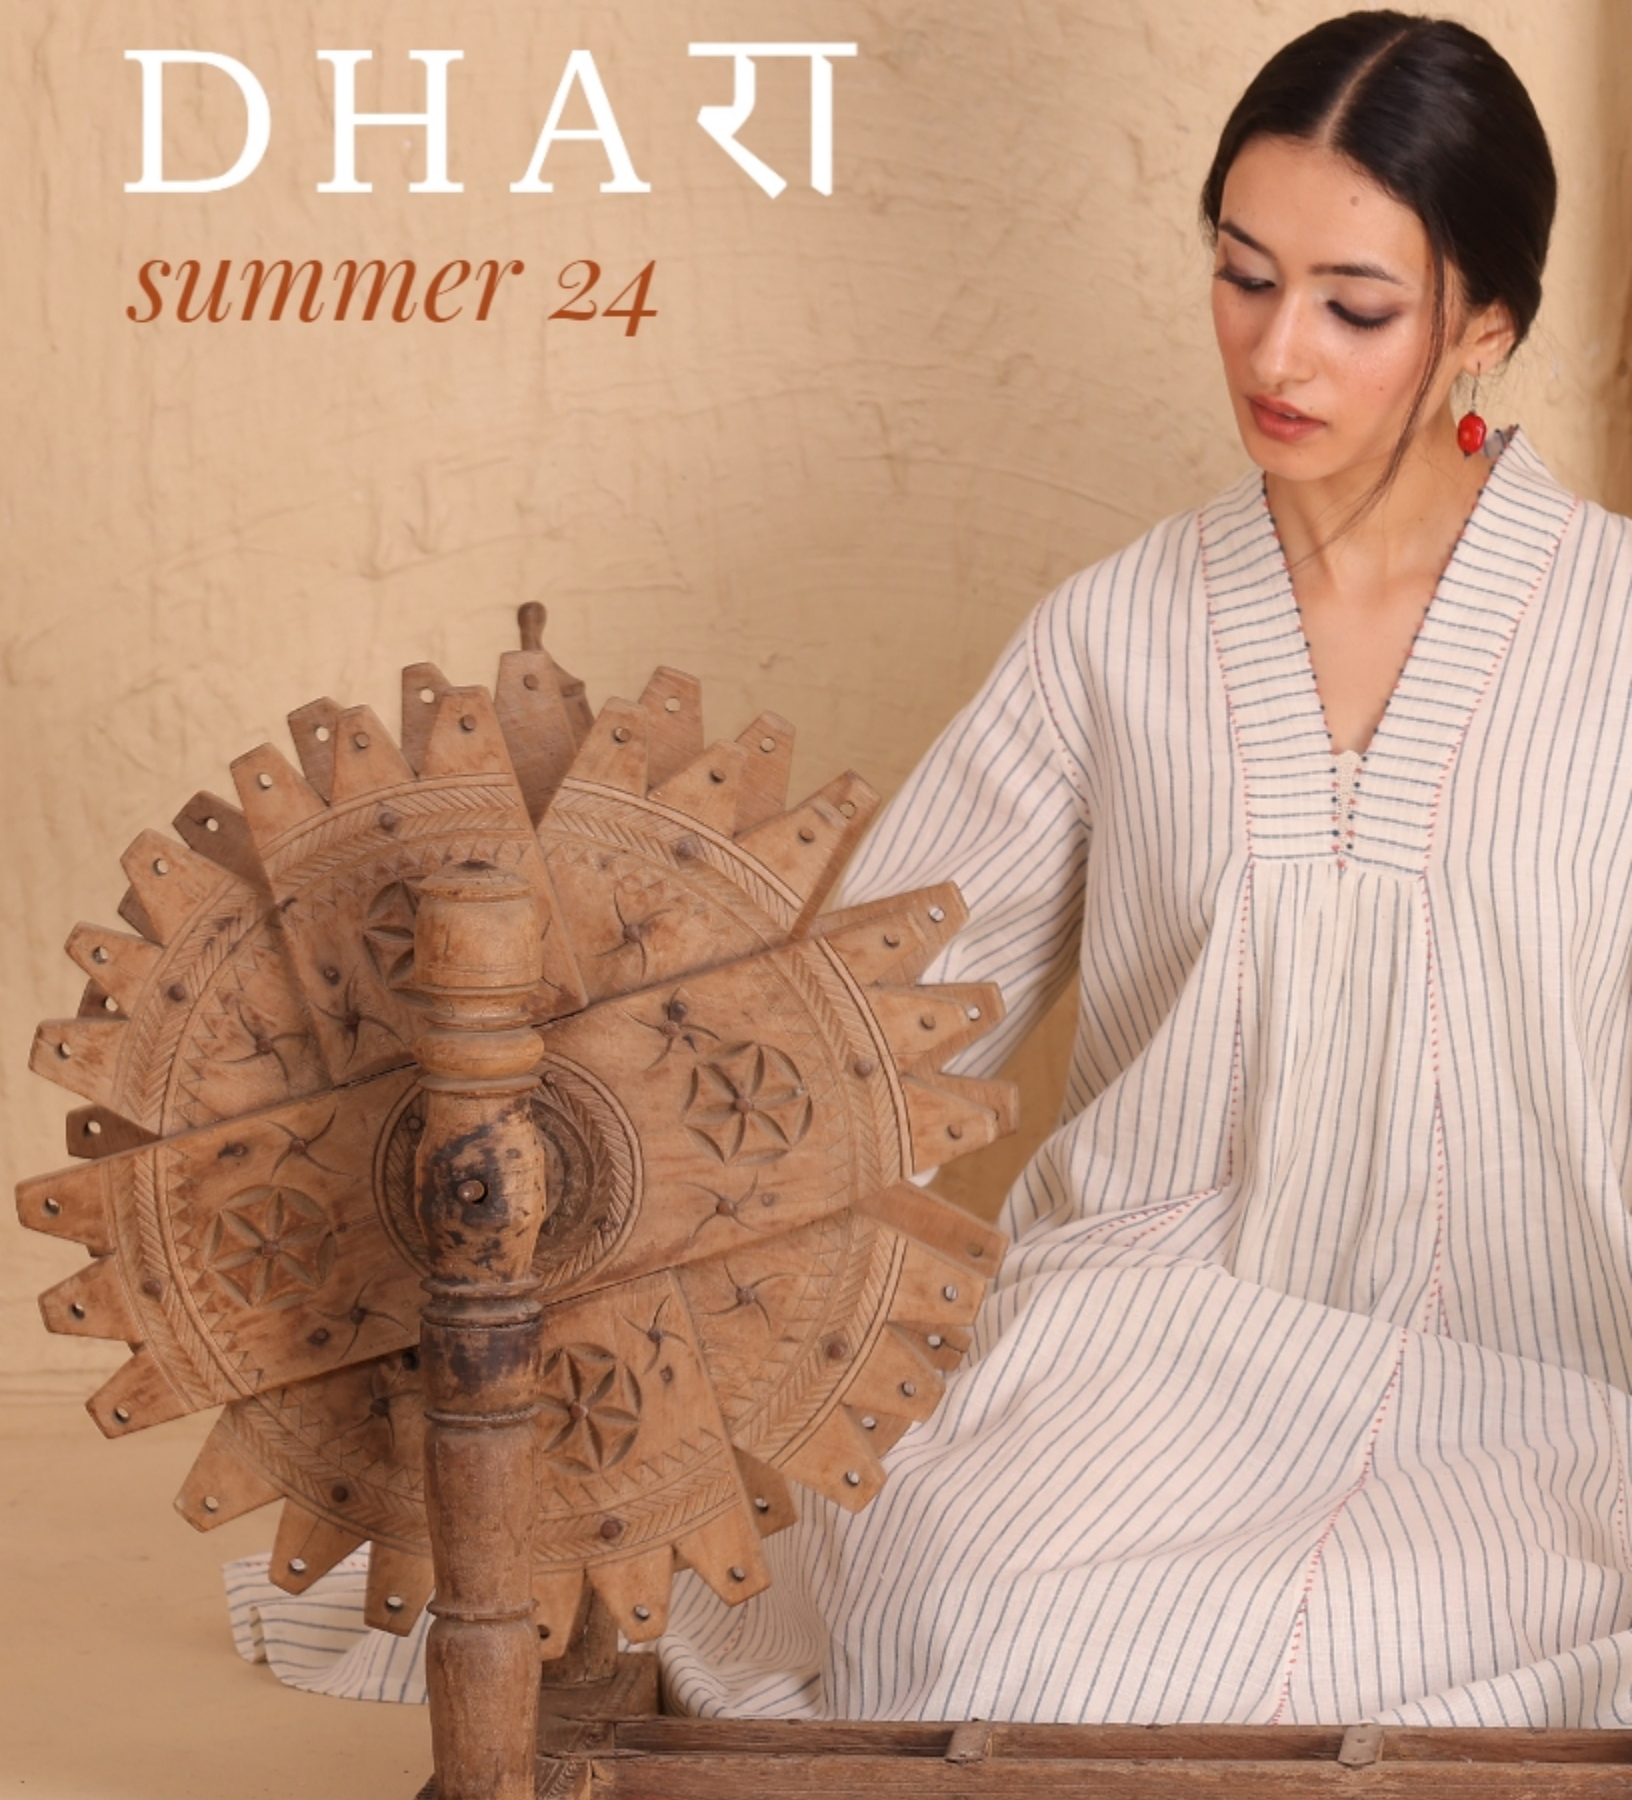

2024 LOOKBOOK

DHART

summer 24

DHARA

From the rural roots of our cultural clusters inspiring us with abundance of creativity with sustainable choices, we introduce to you, Dhara, our Summer 2024 Collection. Dhara, celebrates our rich heritage of terracotta pottery with the harmonious love for humanity and nature! From the warm, earthy tones of terracotta, brick red, indigo blue, and off-white, to the spirit of sustainability and responsibility, each garment invites customers to embrace a mindful approach to fashion. The earthen roots of terracotta, the five elements of this universe, and our never ending love for the planet is what inspired this collection.