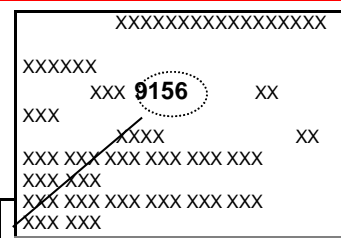

SKODA

POSIZIONAMENTO TARGHETTA:
interno vano ruota di scorta, interno vano motore o
cassetto portaoggetti

CITIGO		
CODICE	NOME COLORE	
PASTELLI		
B1B / T1	Sunflower	
B9A / B4	Candyweiss	
G6D / A6	Kiwigrun	
Y3D / G2	Tornadorot	
MET - MICA - PEARL		
C9X / 2T	Deepblack	
B7W / K5	Tungstein silver	
R5R / S8	Saphir blau	
TETTO		
B9A / B4	Candyweiss	
C9X / 2T	Deepblack	

FABIA		
CODICE	NOME COLORE	
PASTELLI		
1026 / 9P	Candyweiss	
4711 / Z5	Pacific blue	
8151 / 8T	Corrida rot	
F7A / M3	Steel grau	
F9F / J3	Laser white	
MET - MICA - PEARL		
9156 / 8E	Brilliant silber	
9202 / 4K	Capuccino beige	
9463 / 8X	Race blue	
9585 / P7	Rallye gruen	
9910 / 1Z	Black magic	
F3P / K1	Velvet red	
F7Y / F6	Quarzgrau	
F8Z / 4L	Topazbraun	
Q5X / G0	Denim blau	
S9R / 2Y	Moon white	
TETTO		
9156 / 8E	Brilliant silber	
9910 / 1Z	Black magic	

KAROQ		
CODICE	NOME COLORE	
PASTELLI		
B9A / B4	Candyweiss	
F5A / Z5	Pacific blue	
F9F / J3	Laser white	
MET - MICA - PEARL		
A7W / 8E	Reflexsilber	
F3P / K1	Velvet red	
F7M / 2C	Business grey	
F7Y / F6	Quarzgrau	
F8H / 4K	Cappuccino beige	
F8V / 0J	Magnetic braun	
F9R	Black magic	
G6Y / 2A	Emerald green	
S9R / 2Y	Moon white	
W5Q / 0F	Lava blau	

KODIAQ		
CODICE	NOME COLORE	
PASTELLI		
B9A / B4	Candyweiss	
F5A / Z5	Pacific blue	
F9F / J3	Laser white	
MET - MICA - PEARL		
A7W / 8E	Reflexsilber	
F3P / K1	Velvet red	
F7M / 2C	Business grey	
F7Y / F6	Quarzgrau	
F8H / 4K	Cappuccino beige	
F8V / 0J	Magnetic braun	
F9R	Black magic	
G6Y / 2A	Emerald green	
W5Q / 0F	Lava blau	
S9R / 2Y	Moon white