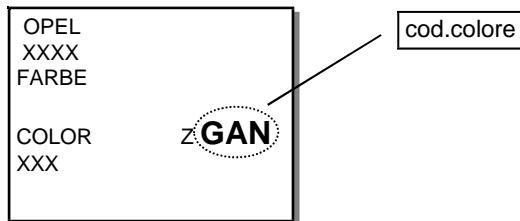

OPEL

POSIZIONAMENTO TARGHETTA:
vano motore o battuta porta destra

ADAM

CODICE	NOME COLORE	
PASTELLI		
AJU - 40Q	Sunny melon/James blond	
G6T - 41K	Brimstone	
GAZ - 40R - 09T	Schneeweiss	
GDJ - 41P	Mandarina orange	
GPE - 30Z	Mint my mind	
GWB - 41D - 86T	James brown/A star is brown	
GWW - 30T	Neo marangu	
GXM - 50M	Sanguine red/Red'n'roll	
GY9 - 41G - 27T	Creme white	
MET - MICA - PEARL		
G5H - 41M	Kurkuma	
GB9 - 22Y - 93T	Black meet kettle 4	
GBM - 291	Ardenblau	
GDG - 199	Greyhood	
GDM - 41T	Robin redbreast	
GF6 - 10B - 90T	Satin steel grey	
GK3 - 10D - G7Q	Son of a gun grey	
GOP - 41C	Mahagonibraun	
GWG - 40V	Lemon tree/Greenspotting	
GWL - 50N	Very berry/Purple fiction	
GYG - 22T	Dark ink	
TETTO		
G6T - 41K - 78T	Brimstone	
GB9 - 22Y - 93T	Black meet kettle 4	
GBM - 291 - 82T	Ardenblau	
GF6 - 10B - 90T	Satin steel grey	
GOP - 41C - 85T	Mahagonibraun	
GWB - 41D - 86T	James brown/A star is brown	
GXM - 50M - 58T	Sanguine red/Red'n'roll	
GY9 - 41G - 27T	Creme white	