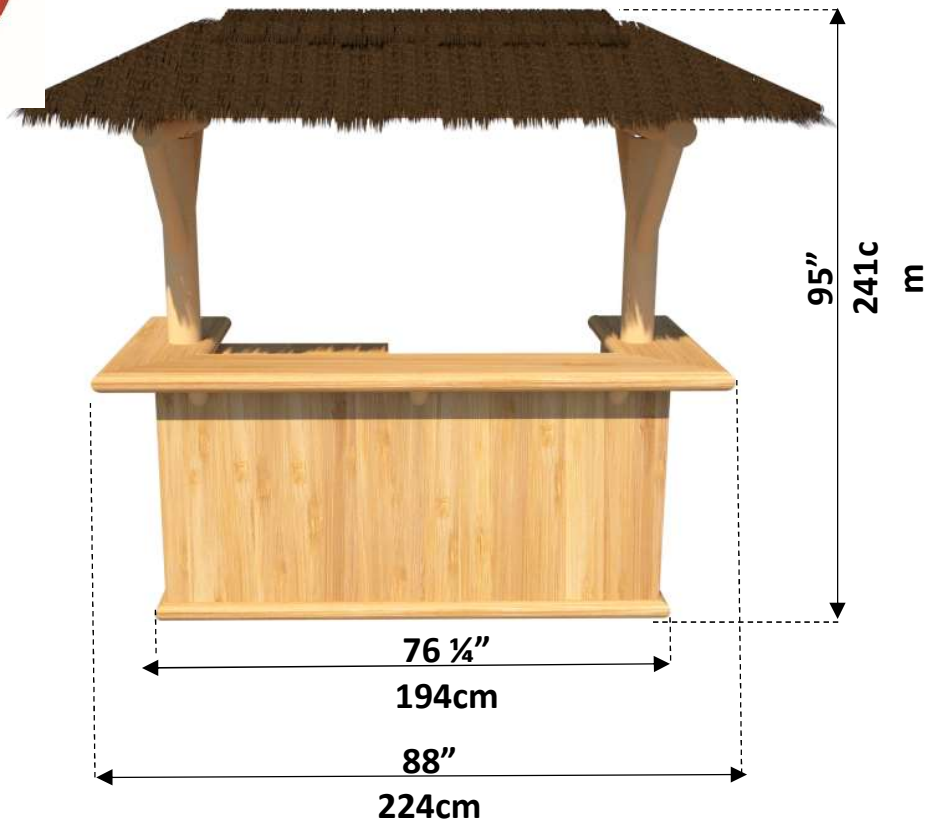

Tropical Paradise Tiki Bar

Manufactured by:

tel: 888-923-9813 | info@leisurecraft.com | web: www.leisurecraft.com

Tropical Paradise Tiki Bar

Tropical Paradise Bar
Cabinet (optional)

Manufactured by:

tel: 888-923-9813 | info@leisurecraft.com | web: www.leisurecraft.com