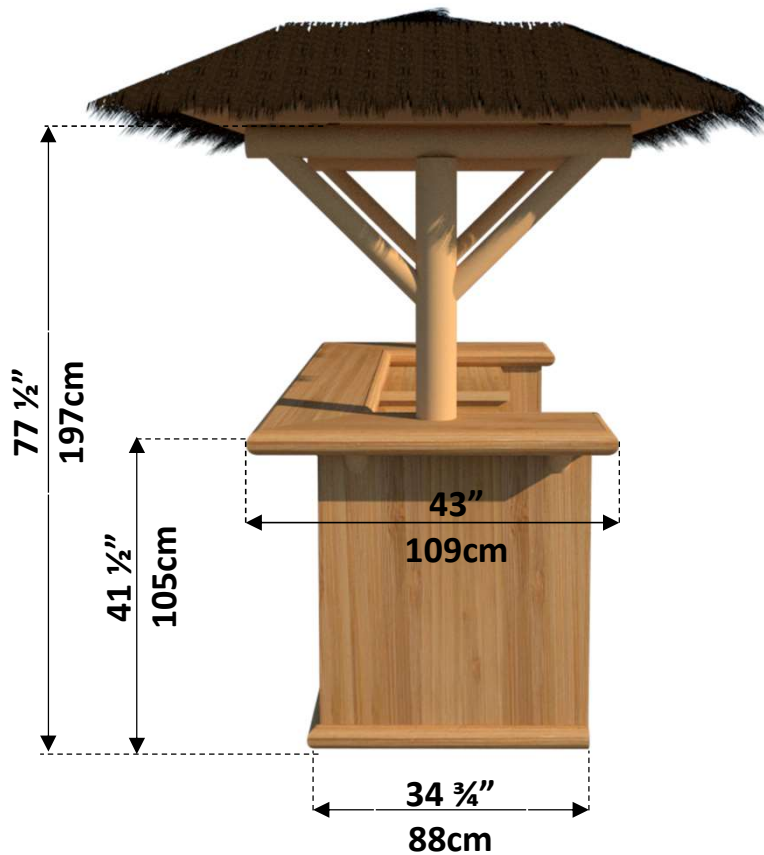

Tropical Paradise Tiki Bar

Manufactured by:

tel: 888-923-9813 | info@leisurecraft.com | web: www.leisurecraft.com

Tropical Paradise Tiki Bar

Tropical Paradise Bar
Cabinet (optional)

Manufactured by:

tel: 888-923-9813 | info@leisurecraft.com | web: www.leisurecraft.com