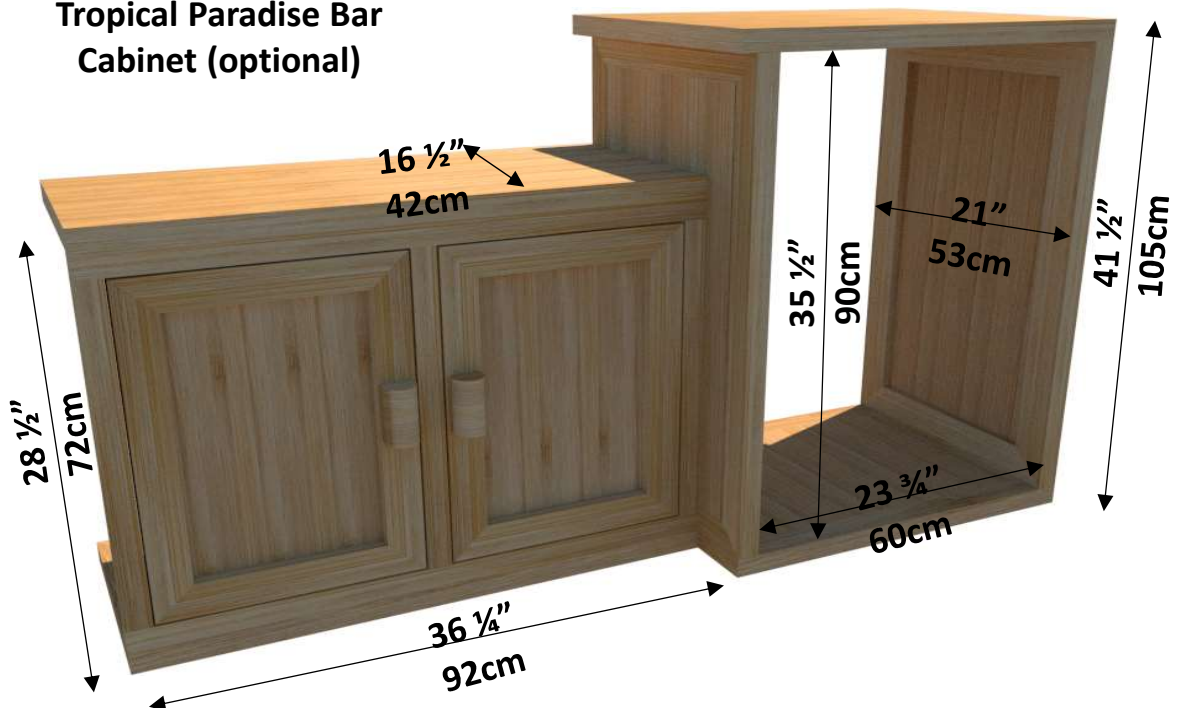

Tropical Paradise Tiki Bar

Manufactured by:

tel: 888-923-9813 | info@leisurecraft.com | web: www.leisurecraft.com

Tropical Paradise Tiki Bar

Tropical Paradise Bar
Cabinet (optional)

Manufactured by:

tel: 888-923-9813 | info@leisurecraft.com | web: www.leisurecraft.com