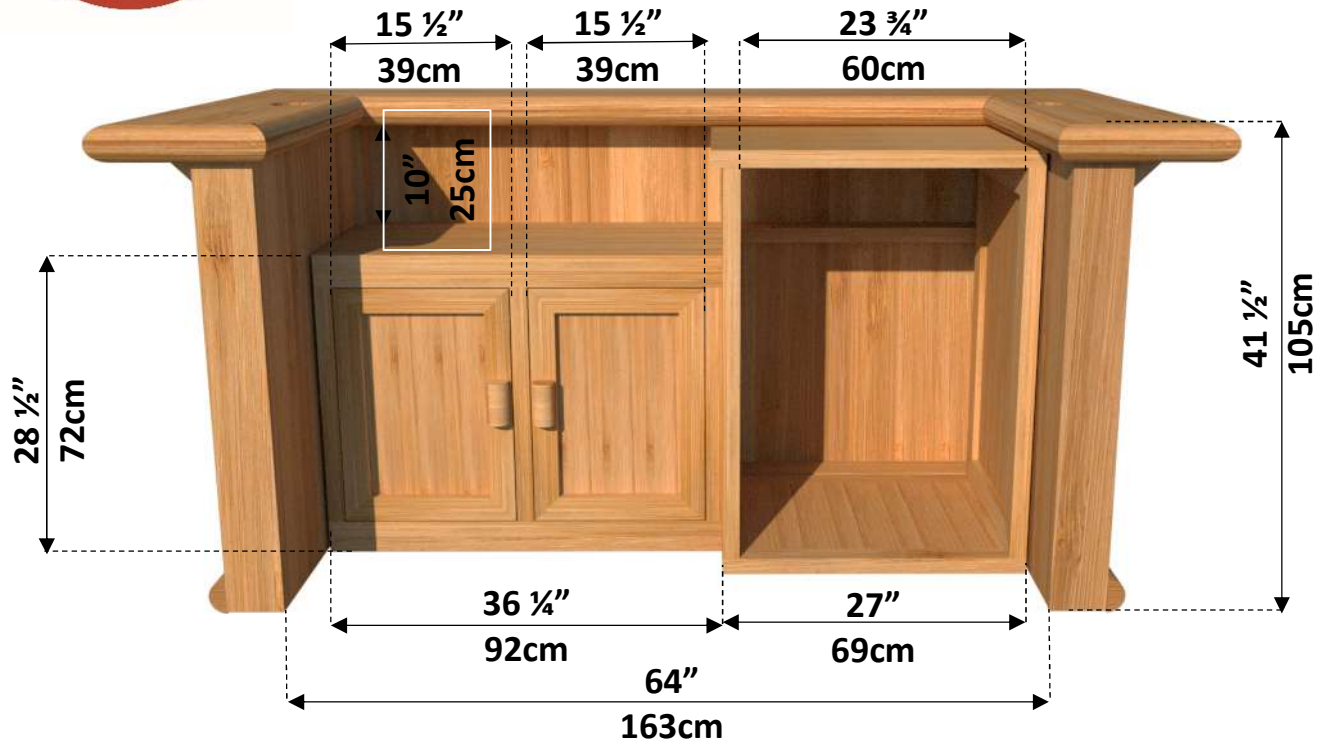

Tropical Paradise Tiki Bar

Manufactured by:

tel: 888-923-9813 | info@leisurecraft.com | web: www.leisurecraft.com

Tropical Paradise Tiki Bar

Tropical Paradise Bar
Cabinet (optional)

Manufactured by:

tel: 888-923-9813 | info@leisurecraft.com | web: www.leisurecraft.com