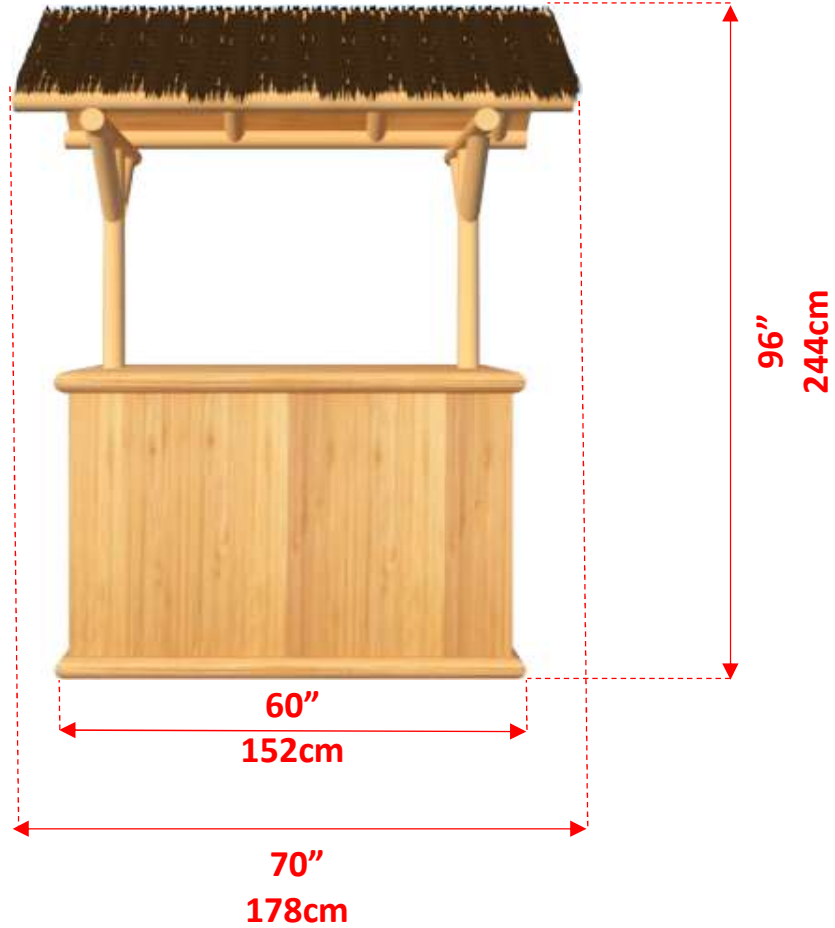

Southern Fantasy Tiki Bar

Manufactured by:

tel: 888-923-9813 | info@leisurecraft.com | web: www.leisurecraft.com

Southern Fantasy Tiki Bar

**Tiki Bar Roof
(optional)**

Bar Bottom

Manufactured by:

tel: 888-923-9813 | info@leisurecraft.com | web: www.leisurecraft.com