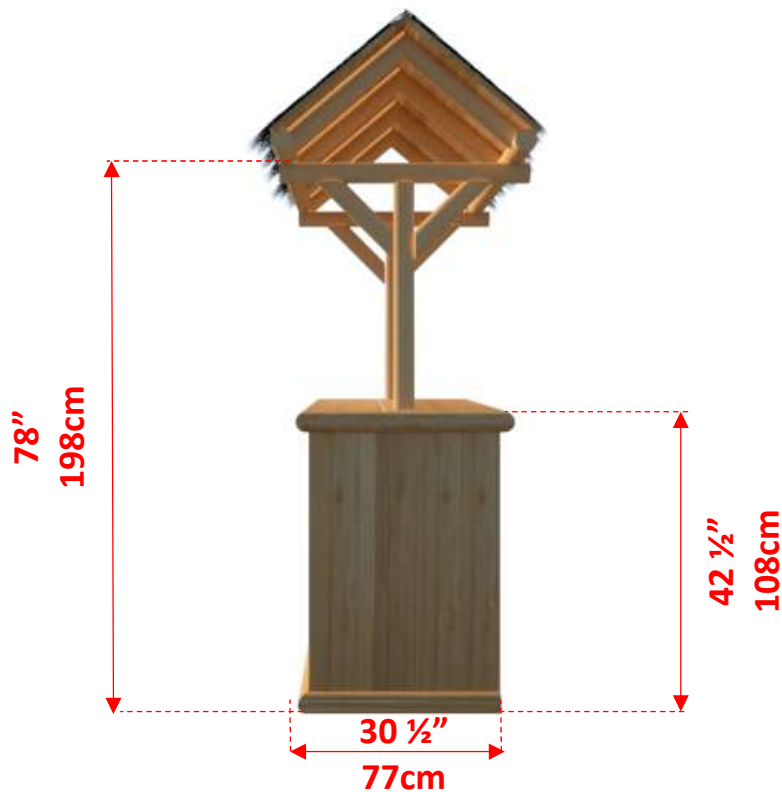

Southern Fantasy Tiki Bar

Manufactured by:

tel: 888-923-9813 | info@leisurecraft.com | web: www.leisurecraft.com

Southern Fantasy Tiki Bar

**Tiki Bar Roof
(optional)**

Bar Bottom

Manufactured by:

tel: 888-923-9813 | info@leisurecraft.com | web: www.leisurecraft.com