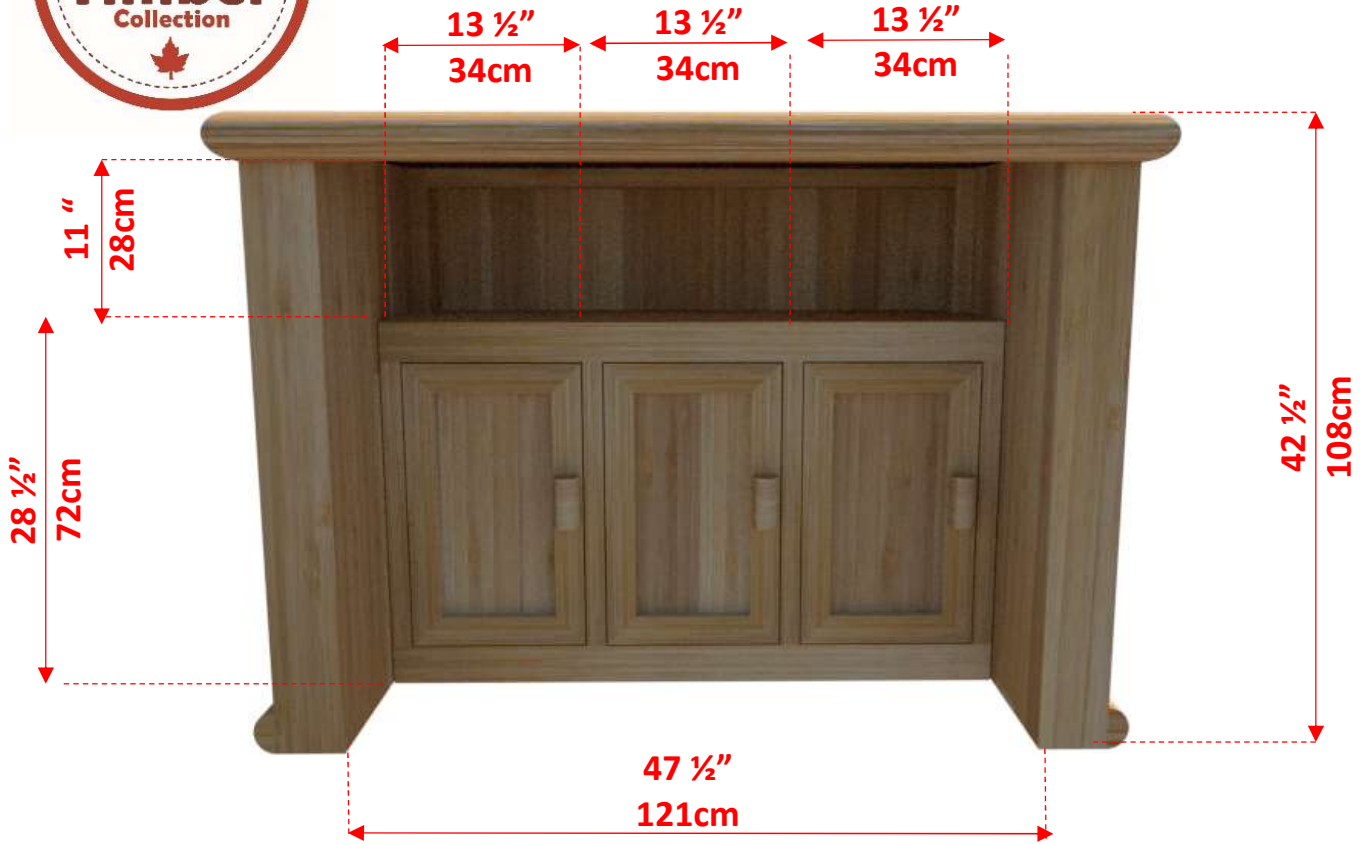

Southern Fantasy Tiki Bar

Manufactured by:

tel: 888-923-9813 | info@leisurecraft.com | web: www.leisurecraft.com

Southern Fantasy Tiki Bar

**Tiki Bar Roof
(optional)**

Bar Bottom

Manufactured by:

tel: 888-923-9813 | info@leisurecraft.com | web: www.leisurecraft.com