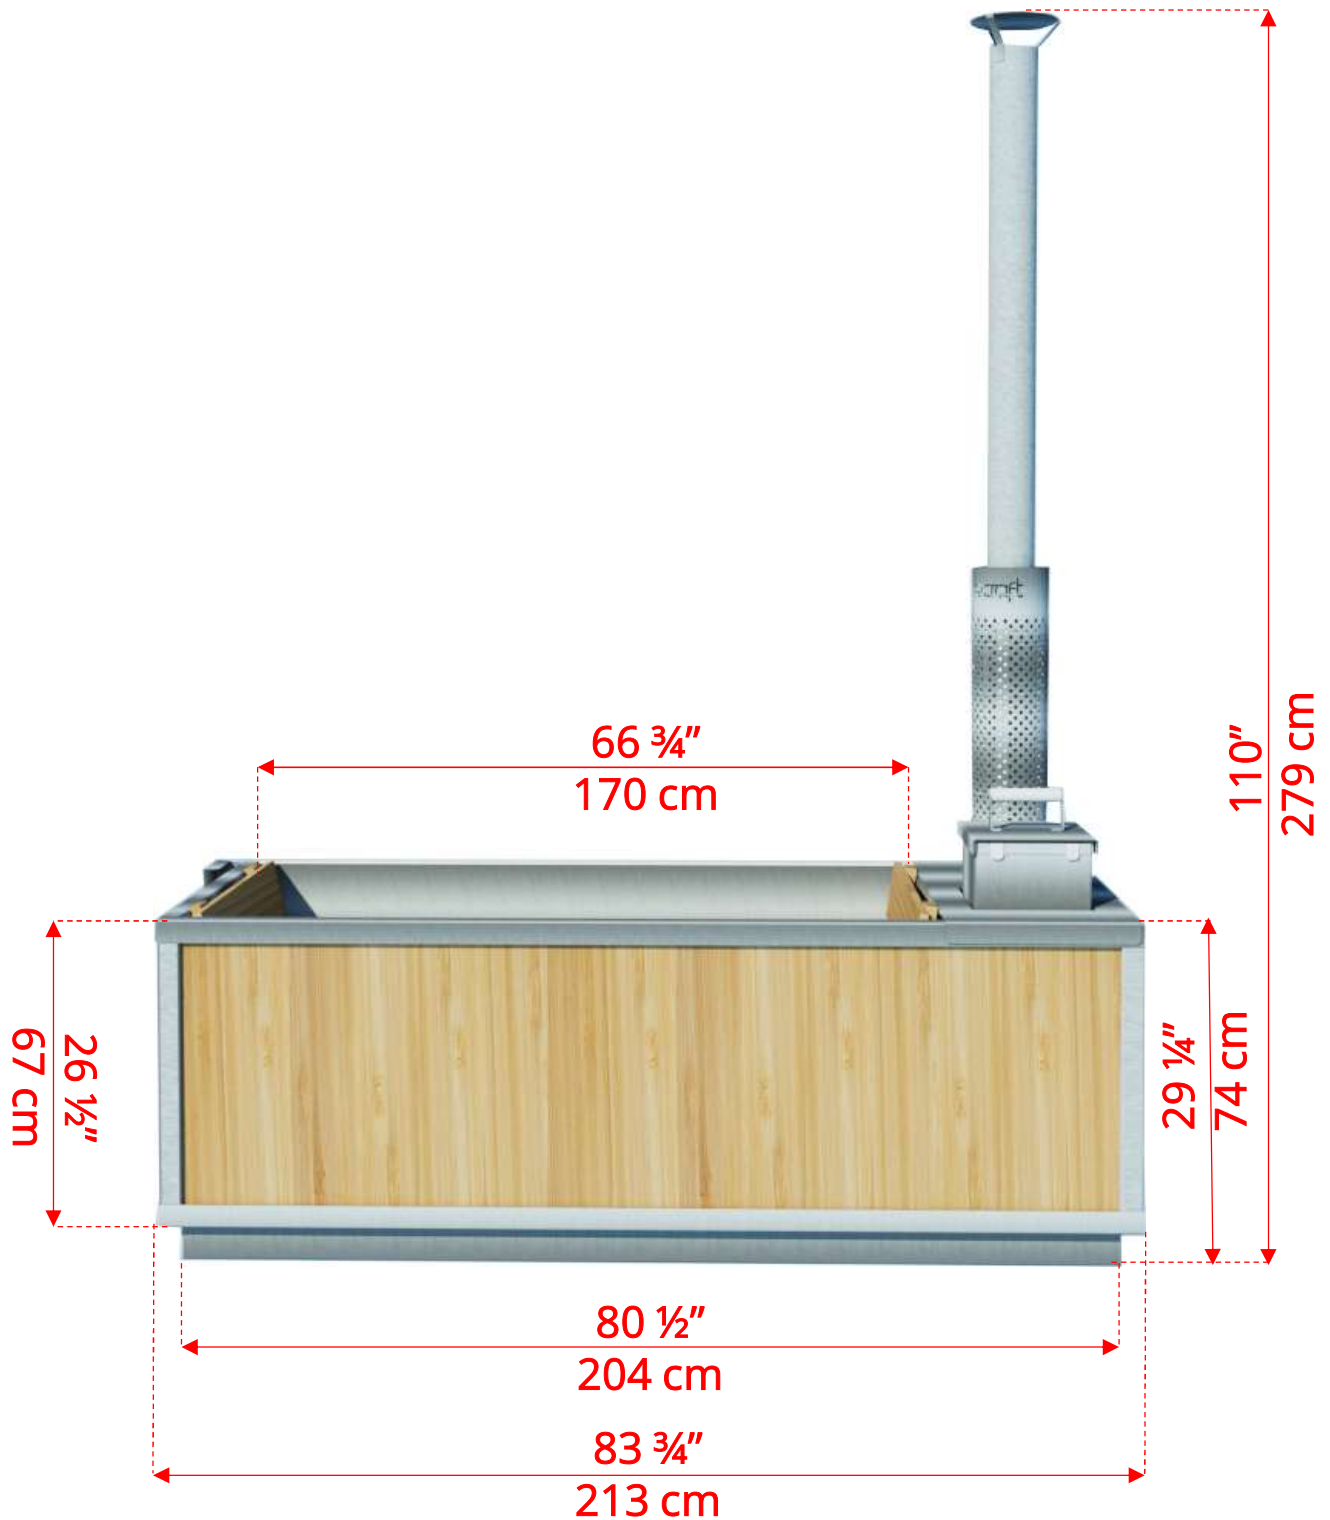

CT372W

The Starlight Wood Burning Hot Tub

CT372W

The Starlight Wood Burning Hot Tub

CT372W

The Starlight Wood Burning Hot Tub