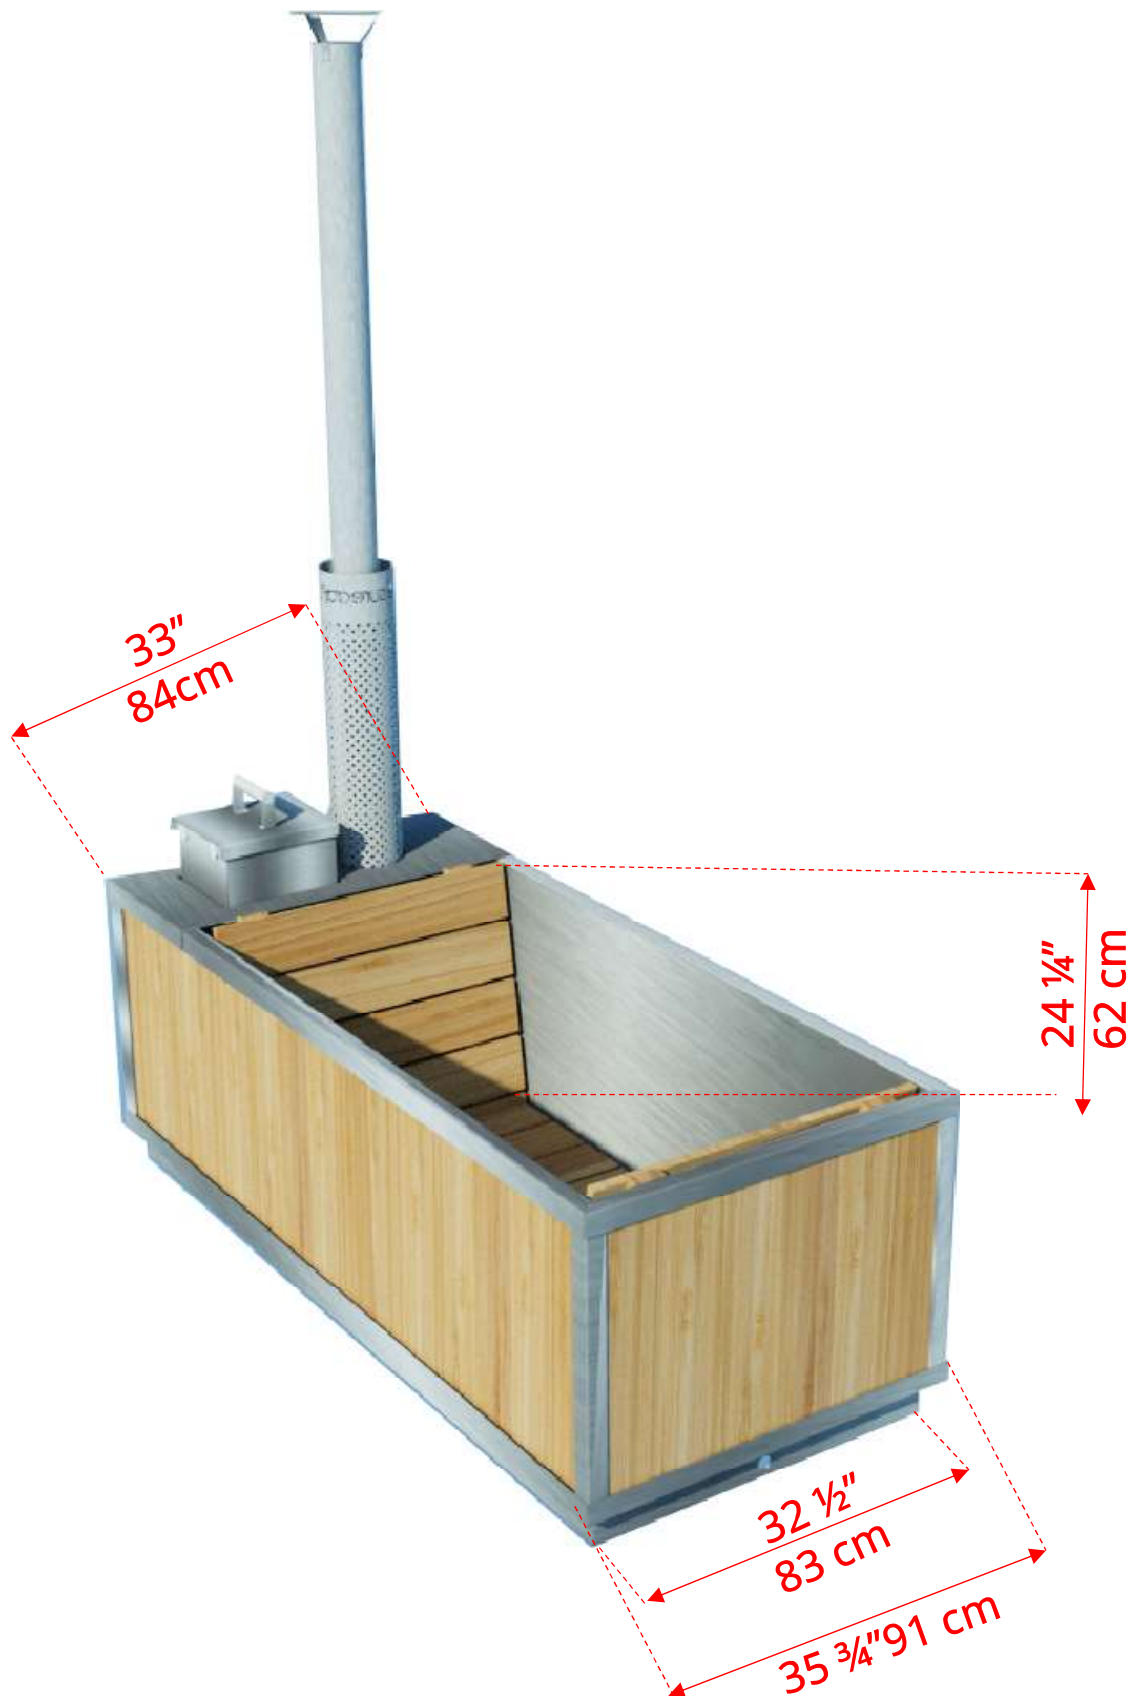

CT372W

The Starlight Wood Burning Hot Tub

CT372W

The Starlight Wood Burning Hot Tub

CT372W

The Starlight Wood Burning Hot Tub