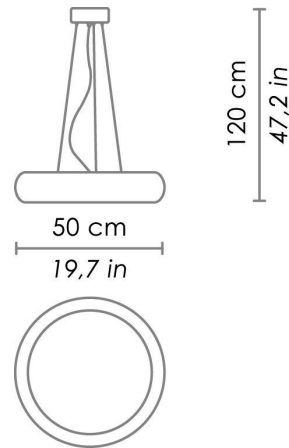

TREVISO

HANGING

Suspension lamps, with diffuser in mouth-blown, satin-finish opal triplex glass; matt white, black or grey painted metal frame; white painted metal frame, with outer finishing in matt white, black or grey painted (customisable on request).

The product is suitable for indoor use only.

CODE	COLOR
ZA-LD121213B	White
ZA-LD121213G	White - grey
ZA-LD121213N	White - black

DIMENSIONS AND HOLES

Dimensions $\varnothing$ 50 - 11,5 - 120 cm / $\varnothing$ 19,7 - 4,5 - 47,2 in

ILLUMINOTECHNICAL SPECIFICATIONS

Source	LED
Power LED	17 W
Total Watt	18,5 W
Lumen LED board	2200 lm
Lumen lamp	1510 lm
Beam angle	120°
Colour temperature	3000 K
CRI	>90
Dimmer	TRIAC
Lamp life	minimum 2 years guaranteed

ILLUMINOTECHNICAL SPECIFICATIONS

Driver	included
Voltage	120 V
Frequency	50/60 Hz