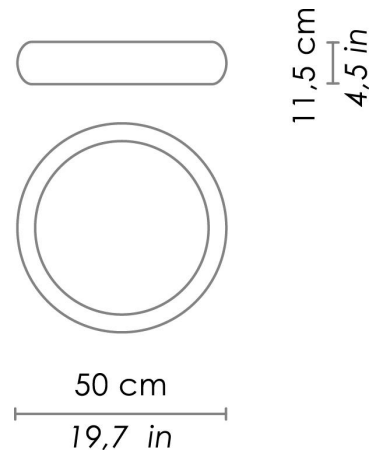

## TREVISO

WALL

Wall-ceiling lamps, with diffuser in mouth-blown, satin-finish opal triplex glass; matt white, black or grey painted metal frame; white painted metal frame, with outer finishing in matt white, black or grey painted (customisable on request). The product is suitable for indoor use only.

CODE	COLOR	
ZA-LL120203B	White	
ZA-LL120203G	White - grey	
ZA-LL120203N	White - black	

DIMENSIONS AND HOLES	
Dimensions	Ø 50 - 11,5 cm / Ø 19,6 - 4,5 in

ILLUMINOTECHNICAL SPECIFICATIONS	
Source	E26
Type	Bulb E26
Total Watt	2 x 60W max