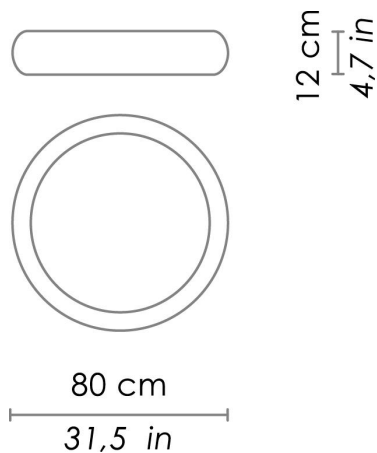

TREVISO

WALL

Wall-ceiling lamps, with diffuser in mouth-blown, satin-finish opal triplex glass; matt white, black or grey painted metal frame; white painted metal frame, with outer finishing in matt white, black or grey painted (customisable on request). The product is suitable for indoor use only.

CODE	COLOR	
ZA-LL120403B	White	
ZA-LL120403G	White - grey	
ZA-LL120403N	White - black	

DIMENSIONS AND HOLES	
Dimensions	Ø 80 -12 cm / Ø 31,5 - 4,7 in

ILLUMINOTECHNICAL SPECIFICATIONS	
Source	E26
Type	Bulb E26
Total Watt	5 x 75W max