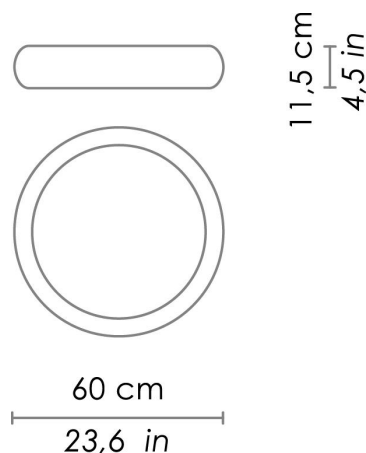

TREVISO

WALL

Wall-ceiling lamps, with diffuser in mouth-blown, satin-finish opal triplex glass; matt white, black or grey painted metal frame; white painted metal frame, with outer finishing in matt white, black or grey painted (customisable on request). The product is suitable for indoor use only.

CODE	COLOR	
ZA-LL120303B	White	
ZA-LL120303G	White - grey	
ZA-LL120303N	White - black	

DIMENSIONS AND HOLES	
Dimensions	Ø 60 - 11,5 cm / Ø 23,6 - 4,5 in

ILLUMINOTECHNICAL SPECIFICATIONS	
Source	E26
Type	Bulb E26
Total Watt	2 x 75W max

ILLUMINOTECHNICAL SPECIFICATIONS	
Driver	N/A
Voltage	120 V
Frequency	50/60 Hz