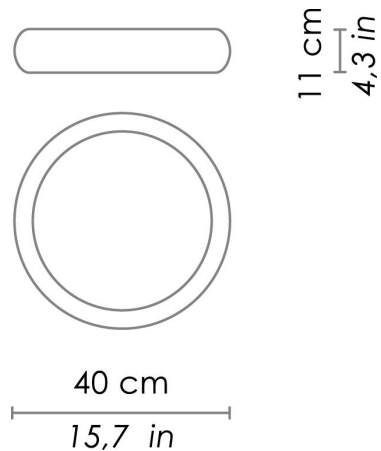

## TREVISO

WALL

Wall-ceiling, with diffuser in mouth-blown, satin-finish opal triplex glass; matt white, black or grey painted metal frame; white painted metal frame, with outer finishing in matt white, black or grey painted (customisable on request). The product is suitable for indoor use only.

### DIMENSIONS AND HOLES

Dimensions	Ø 40 - 11 cm / Ø 15,7 - 4,3 in
------------	--------------------------------

### ILLUMINOTECHNICAL SPECIFICATIONS

Source	E6
Type	Bulb E26
Total Watt	1 x 60W max