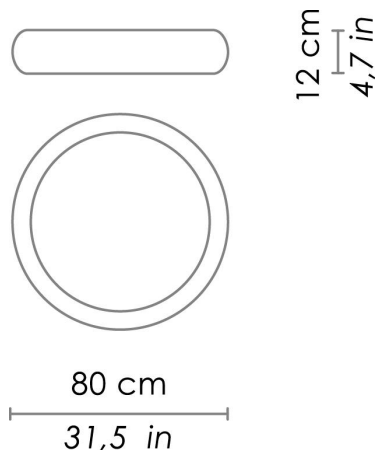

TREVISO

WALL

Wall-ceiling, with diffuser in mouth-blown, satin-finish opal triplex glass; matt white, black or grey painted metal frame; white painted metal frame, with outer finishing in matt white, black or grey painted (customisable on request). The product is suitable for indoor use only.

CODE COLOR

ZA-LD120403B	White	
ZA-LD120403G	White - grey	
ZA-LD120403N	White - black	

DIMENSIONS AND HOLES

Dimensions \varnothing 80 - 12 cm / \varnothing 31,5 - 4,7 in

ILLUMINOTECHNICAL SPECIFICATIONS

Source	LED
Power LED	67 W
Total Watt	70 W
Lumen LED board	7200 lm
Lumen lamp	5060 lm
Beam angle	120°
Colour temperature	3000 K
CRI	>90
Lamp life	minimum 2 years guaranteed