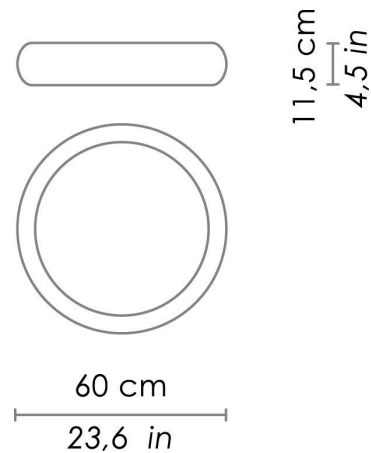

TREVISO

WALL

Wall-ceiling lamps, with diffuser in mouth-blown, satin-finish opal triplex glass; matt white, black or grey painted metal frame; white painted metal frame, with outer finishing in matt white, black or grey painted (customisable on request).

The product is suitable for indoor use only.

CODE	COLOR	
ZA-LD120313B	White	
ZA-LD120313G	White - grey	
ZA-LD120313N	White - black	

DIMENSIONS AND HOLES

Dimensions	Ø 60 - 11,5 cm / Ø 23,6 - 4,5 in

ILLUMINOTECHNICAL SPECIFICATIONS

Source	LED
Power LED	27,5 W
Total Watt	29 W
Lumen LED board	3450 lm
Lumen lamp	2070 lm
Beam angle	120°
Colour temperature	3000 K
CRI	>90
Dimmer	TRIAC
Lamp life	minimum 2 years guaranteed

ILLUMINOTECHNICAL SPECIFICATIONS

Driver	included
Voltage	220-240 V
Frequency	50/60 Hz