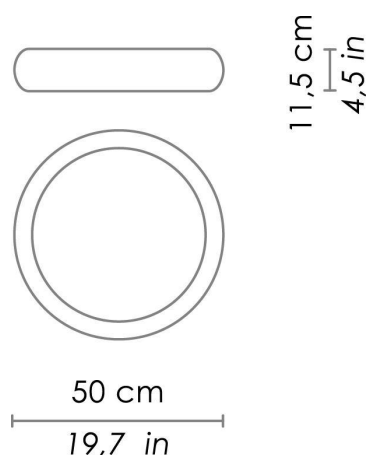

TREVISO

WALL

Wall-ceiling lamps, with diffuser in mouth-blown, satin-finish opal triplex glass; matt white, black or grey painted metal frame; white painted metal frame, with outer finishing in matt white, black or grey painted (customisable on request). The product is suitable for indoor use only.

CODE	COLOR	
ZA-LD120213B	White	
ZA-LD120213G	White - grey	
ZA-LD120213N	White - black	

DIMENSIONS AND HOLES

Dimensions	Ø 50 - 11,5 cm / Ø 19,7 - 4,5 in

ILLUMINOTECHNICAL SPECIFICATIONS

Source	LED
Power LED	17 W
Total Watt	18,5 W
Lumen LED board	2200 lm
Lumen lamp	1510 lm
Beam angle	120°
Colour temperature	3000 K
CRI	>80
Dimmer	TRIAC
Lamp life	minimum 2 years guaranteed

ILLUMINOTECHNICAL SPECIFICATIONS

Driver	included
Voltage	220-240 V
Frequency	50/60 Hz