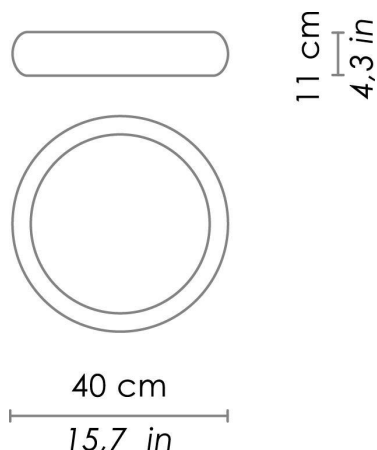

TREVISO

WALL

Wall-ceiling, with diffuser in mouth-blown, satin-finish opal triplex glass; matt white, black or grey painted metal frame; white painted metal frame, with outer finishing in matt white, black or grey painted (customisable on request).

The product is suitable for indoor use only.

CODE COLOR

ZA-LD120113B	White	
ZA-LD120113G	White - grey	
ZA-LD120113N	White - black	

DIMENSIONS AND HOLES

Dimensions	Ø 40 - 11 cm / Ø 15,7 - 4,3 in
------------	--------------------------------

ILLUMINOTECHNICAL SPECIFICATIONS

Source	LED
Power LED	10,5 W
Total Watt	12,5 W
Lumen LED board	1350 lm
Lumen lamp	1110 lm
Beam angle	120°
Colour temperature	3000 K
CRI	>90
Dimmer	TRIAC
Lamp life	minimum 2 years guaranteed