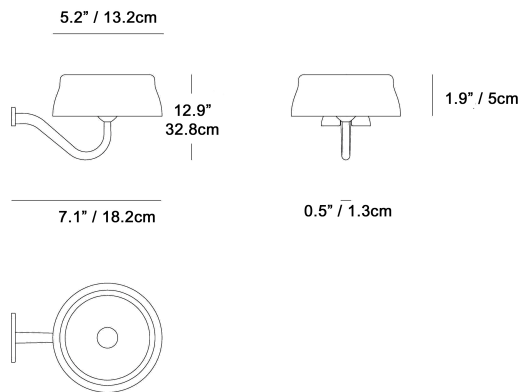

Sister Light wall

- Battery-powered portable LED wall lamp
- Classic design that provides direct illumination
- Suitable for indoor or outdoor use
- Anodized aluminum fixture with polycarbonate diffuser
- USB Type C charging cable included (charging plug is not included)
- Provides up to 58 hours of illumination (depending on setting); charging time approx. 5 hours
- Touch control on/off and 4-step (100%, 60%, 30%, 6%) dimming
- 305 - 326- 328 lumens, LED/CRI>80/120 volt/3W
- 3 color temperature settings: 2700K / 3150K / 4000K
- Advanced electronic control monitors remaining battery life and maintains a constant lumen output
- IP65 rating protection
- Impact resistance (IK07) and salt spray resistance (1500h)

LED dimmable IP65

LD0308

Copper R3 Green V3

Sister Light

Lighting specifications

source	LED
type	SMD
total power	3.0W
power LED	2.4W
color temperature	2700K / 3150K / 4000K
lumen lamp	250 - 260 - 270lm
lumen LED	305 - 326 - 328lm
beam angle	100
CRI	> 90
class	E
dimmer	TOUCH DIMMER
motion sensor	NO