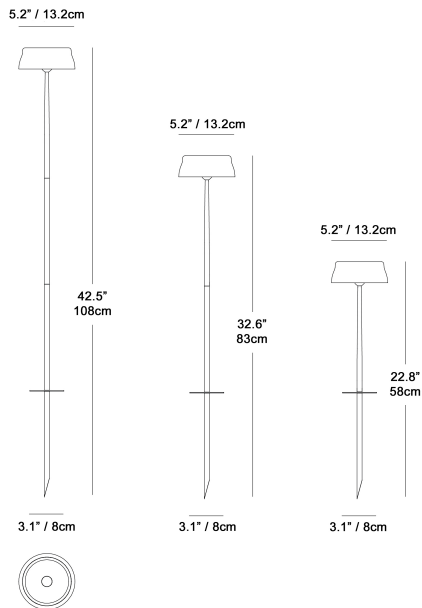

Sister Light lamp with peg

- Battery-powered portable LED floor lamp
- Classic design that provides direct illumination
- Peg design enables use in various indoor and outdoor locations
- 3-rod kit allows to choose the height of the lamp
- Anodized aluminum fixture with polycarbonate diffuser
- USB Type C charging cable included (charging plug is not included)
- Provides up to 58 hours of illumination (depending on setting); charging time approx. 5 hours
- Touch control on/off and 4-step (100%, 60%, 30%, 6%) dimming
- 305 - 326 - 328 lumens, LED/CRI>80/120 volt/3W
- 3 color temperature settings: 2700K / 3150K / 4000K
- Advanced electronic control monitors remaining battery life and maintains a constant lumen output
- IP65 rating protection
- Impact resistance (IK07) and salt spray resistance (1500h)

LED dimmable IP65

LD0302

Copper R3 Green V3

Sister Light

Lighting specifications

source	ŠÖÖ
type	SMD
total power	HEA
power LED	GEY
color temperature	2700K / 3150K / 4000K
lumen lamp	250 - 260 - 270lm 305 -
lumen LED	326 - 328lm
beam angle	100
CRI	> 90
class	E
dimmer	TOUCH DIMMER
motion sensor	NO