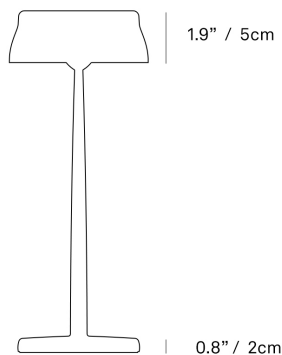

## Sister Light table

- Battery-powered portable LED table lamp
- Classic design that provides direct illumination
- Suitable for indoor or outdoor use
- Anodized aluminum fixture with polycarbonate diffuser
- USB Type C charging cable included (charging plug is not included)
- Provides up to 58 hours of illumination (depending on setting); charging time approx. 5 hours
- Touch control on/off and 4-step (100%, 60%, 30%, 6%) dimming
- 305 - 326- 328 lumens, LED/CRI>80/120 volt/3W
- 3 color temperature settings: 2700K / 3150K / 4000K
- Advanced electronic control monitors remaining battery life and maintains a constant lumen output
- IP65 rating protection
- Impact resistance (IK07) and salt spray resistance (1500h)

4.5"  
11cm

LED dimmable IP65