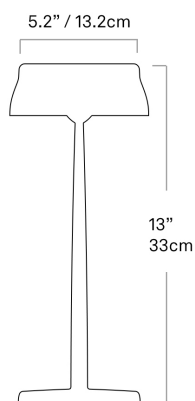

## Sister Light table

- Battery-powered portable LED table lamp
- Classic design that provides direct illumination
- Suitable for indoor or outdoor use
- Anodized aluminum fixture with polycarbonate diffuser
- USB Type C charging cable included (charging plug is not included)
- Provides up to 58 hours of illumination (depending on setting); charging time approx. 5 hours
- Touch control on/off and 4-step (100%, 60%, 30%, 6%) dimming
- 305 - 326- 328 lumens, LED/CRI>80/120 volt/3W
- 3 color temperature settings: 2700K / 3150K / 4000K
- Advanced electronic control monitors remaining battery life and maintains a constant lumen output
- IP65 rating protection
- Impact resistance (IK07) and salt spray resistance (1500h)

4.5"  
11cm

LED dimmable IP65