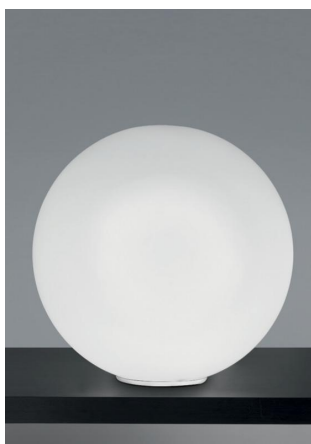

SFERIS

TABLE

Table lamps with diffuser in mouth-blown, satin-finish opal triplex glass; matt white or black painted metal frame. The product is suitable for indoor use only.

CODE	COLOR
ZA-LL4301B	White 
ZA-LL4301N	Black 

DIMENSIONS AND HOLES	
Dimensions	Ø 40 cm / Ø 15,7 in

ILLUMINOTECHNICAL SPECIFICATIONS	
Source	E26
Type	Bulb E26
Total Watt	1 x 75W max

ILLUMINOTECHNICAL SPECIFICATIONS	
Driver	N/A
Voltage	120 V
Frequency	50/60 Hz