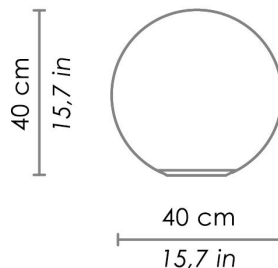

SFERIS

TABLE

Table lamps with diffuser in mouth-blown, satin-finish opal triplex glass; matt white or black painted metal frame. The product is suitable for indoor use only.

CODE	COLOR
ZA-LL4301B	White
ZA-LL4301N	Black

DIMENSIONS AND HOLES	
Dimensions	Ø 40 cm / Ø 15,7 in

ILLUMINOTECHNICAL SPECIFICATIONS	
Source	E26
Type	Bulb E26
Total Watt	1 x 75W max

ILLUMINOTECHNICAL SPECIFICATIONS	
Driver	N/A
Voltage	120 V
Frequency	50/60 Hz