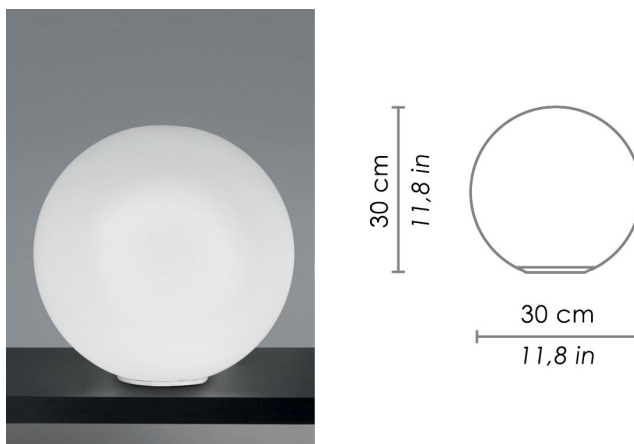

## SFERIS

TABLE

Table lamps with diffuser in mouth-blown, satin-finish opal triplex glass; matt white or black painted metal frame. The product is suitable for indoor use only.

CODE	COLOR
ZA-LL4300B	White <span style="display: inline-block; width: 10px; height: 10px; border: 1px solid black; border-radius: 50%; background-color: white; margin-left: 10px;"></span>
ZA-LL4300N	Black <span style="display: inline-block; width: 10px; height: 10px; background-color: black; border-radius: 50%; margin-left: 10px;"></span>

DIMENSIONS AND HOLES	
Dimensions	Ø 30 cm / Ø 11,8 in

ILLUMINOTECHNICAL SPECIFICATIONS	
Source	E26
Type	Bulb E26
Total Watt	1 x 75W max

ILLUMINOTECHNICAL SPECIFICATIONS	
Driver	N/A
Voltage	120 V
Frequency	50/60 Hz