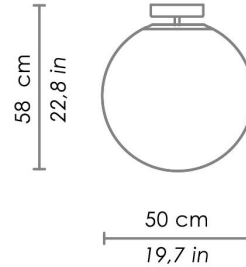

SFERIS

CEILING

Ceiling lamps with diffuser in mouth-blown, satin-finish opal triplex glass; chromed, brushed brass finish or matt white or black painted metal frame. The product is suitable for indoor use only.

CODE	COLOR	
ZA-LL4210	Chrome	
ZA-LL4210B	White	
ZA-LL4210N	Black	
ZA-LL4210OS	Brushed brass	

DIMENSIONS AND HOLES	
Dimensions	Ø 50 cm / Ø 19,7 in

ILLUMINOTECHNICAL SPECIFICATIONS	
Source	E26
Type	Bulb E26
Total Watt	1 x 100W max

ILLUMINOTECHNICAL SPECIFICATIONS	
Driver	N/A
Voltage	120 V
Frequency	50/60 Hz