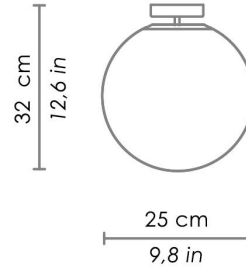

SFERIS

CEILING

Ceiling lamps with diffuser in mouth-blown, satin-finish opal triplex glass; chromed, brushed brass finish or matt white or black painted metal frame. The product is suitable for indoor use only.

CODE	COLOR	
ZA-LL4203	Chrome	
ZA-LL4203B	White	
ZA-LL4203N	Black	
ZA-LL4203OS	Brushed brass	

DIMENSIONS AND HOLES

Dimensions	Ø 25 cm / Ø 9,8 in

ILLUMINOTECHNICAL SPECIFICATIONS

Source	E26
Type	Bulb E26
Total Watt	1 x 60W max

ILLUMINOTECHNICAL SPECIFICATIONS

Driver	N/A
Voltage	120 V
Frequency	50/60 Hz