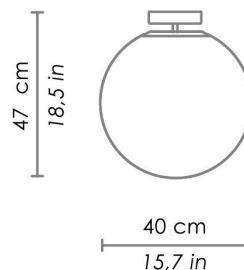

SFERIS

CEILING

Ceiling lamps with diffuser in mouth-blown, satin-finish opal triplex glass; chromed, brushed brass finish or matt white or black painted metal frame. The product is suitable for indoor use only.

CODE	COLOR	
ZA-LL4201	Chrome	
ZA-LL4201B	White	
ZA-LL4201N	Black	
ZA-LL4201OS	Brushed brass	

DIMENSIONS AND HOLES	
Dimensions	Ø 40 cm / Ø 15,7 in

ILLUMINOTECHNICAL SPECIFICATIONS	
Source	E26
Total Watt	1 x 75W max

ILLUMINOTECHNICAL SPECIFICATIONS	
Driver	N/A
Voltage	120 V
Frequency	50/60 Hz