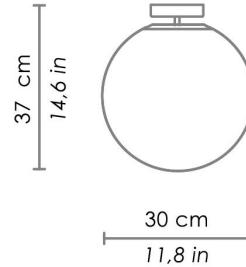

SFERIS

CEILING

Ceiling lamps with diffuser in mouth-blown, satin-finish opal triplex glass; chromed, brushed brass finish or matt white or black painted metal frame. The product is suitable for indoor use only.

CODE	COLOR	
ZA-LL4200	Chrome	
ZA-LL4200B	White	
ZA-LL4200N	Black	
ZA-LL4200OS	Brushed brass	

DIMENSIONS AND HOLES	
Dimensions	Ø 30 cm / Ø 11,8 in

ILLUMINOTECHNICAL SPECIFICATIONS	
Source	E26
Type	Bulb E26
Total Watt	1 x 75W max

ILLUMINOTECHNICAL SPECIFICATIONS	
Driver	N/A
Voltage	120 V
Frequency	50/60 Hz