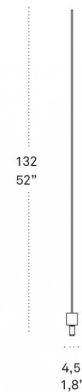

## SEVENTIES

SUSPENSION

Suspension lamps with the clear glass diffuser, mouth blown with a "bubbling" relief decoration that creates a unique optical effect, is available in two shapes: sphere and cylinder; brushed burnished brass finish metal frame and clear plastic cables. Seventies is a luminaire designed to be highly customizable: choose your cord length, glass shape, and canopy. All components are specified and sold separately.

### DIMENSIONS AND HOLES

Dimensions 4,5 x 130 cm / 1,8 x 51,2"