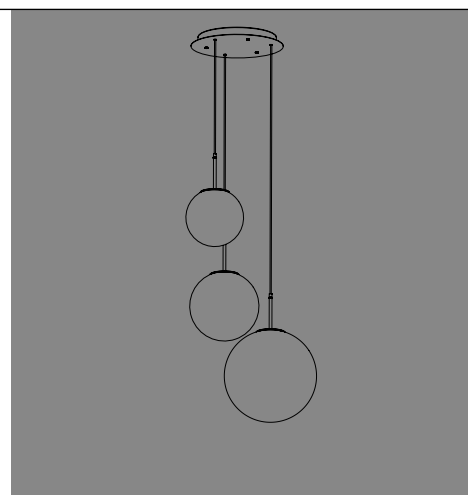

## SEVENTIES

SUSPENSION

Suspension lamps with the clear glass diffuser, mouth blown with a "bubbling" relief decoration that creates a unique optical effect, is available in two shapes: sphere and cylinder; brushed burnished brass finish metal frame and clear plastic cables. Seventies is a luminaire designed to be highly customizable: choose your cord length, glass shape, and canopy. All components are specified and sold separately.

#### Rosone tondo per sospensioni multiple / Round canopy for hanging multiple lamps

4,6  
1,8"  34  
13,4"

**Rosone per sospensione 3 luci**  
**Canopy for hanging lamp 3 lights**

**ZA-LGR0063** grigio / grey  
**ZA-LGR0073** bianco / white

Luci disposte sullo stesso livello  
Lights on the same level:  
Ø max 25 cm - 9,8 in

40  
15,7" 

Disponibile su richiesta con finitura calamina / Available on request with calamine finish

4,6  
1,8"  34  
13,4"

**Rosone per sospensione 5 luci**  
**Canopy for hanging lamp 5 lights**

**ZA-LGR0065** grigio / grey  
**ZA-LGR0075** bianco / white

Luci disposte sullo stesso livello  
Lights on the same level:  
Ø max 17 cm - 6,7 in