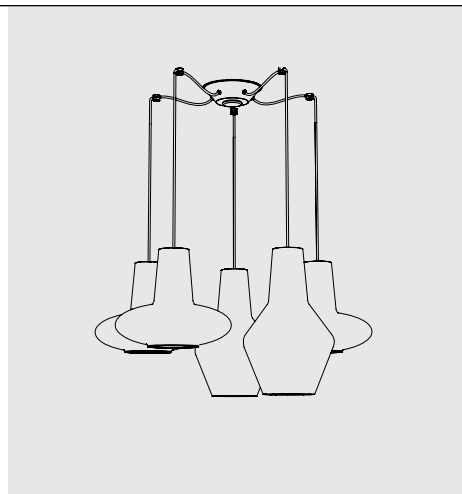

## SEVENTIES

SUSPENSION

Suspension lamps with the clear glass diffuser, mouth blown with a "bubbling" relief decoration that creates a unique optical effect, is available in two shapes: sphere and cylinder; brushed burnished brass finish metal frame and clear plastic cables. Seventies is a luminaire designed to be highly customizable: choose your cord length, glass shape, and canopy. All components are specified and sold separately.

## Rosone per sospensioni multiple (supporti di decentramento inclusi) Canopy for hanging multiple lamps (decentralisation supports included)

Esempio d' installazione / Example of installation

**ZA-LGR0004** grigio / grey  
**ZA-LGR0014** bianco / white  
**ZA-LRB0002** ottone brunito  
spazzolato/brushed burnished brass  
**2 luci + 2 supporti**  
**2 lights + 2 supports**

## Rosone per sospensioni multiple (supporti di decentramento esclusi) Canopy for hanging multiple lamps (decentralisation supports not included)

**Rosone per sospensione 1-12 luci**  
**Canopy for hanging lamp 1-12 lights**