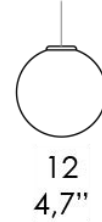

ZA-LSL0001

Mouth-blown glass diffusers with a bubbling relief decoration that creates a unique optical effect. Offered in Cylinder or Sphere shape. Use with the Seventies collection and customize pendants, wall, and ceiling lights. Fixture bodies are specified and sold separately.

CODE	SHAPE

ZA-LSL0011	Cylinder
ZA-LSL0001	Sphere

DIMENSIONS AND HOLES	

Dimensions	Cylinder: 3.1"D x 6"H Sphere: 4.7"D

ILLUMINOTECHNICAL SPECIFICATIONS	

Source	N/A
Type	N/A
Total watt	N/A

ELECTRICAL SPECIFICATIONS	

Driver	N/A
Voltage	N/A
Frequency	N/A