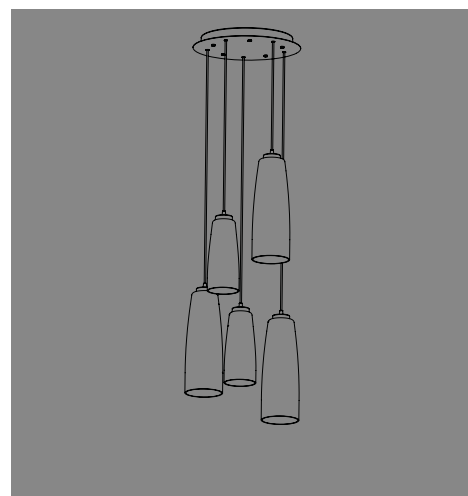

SEVENTIES

SUSPENSION

Suspension lamps with the clear glass diffuser, mouth blown with a "bubbling" relief decoration that creates a unique optical effect, is available in two shapes: sphere and cylinder; brushed burnished brass finish metal frame and clear plastic cables. Seventies is a luminaire designed to be highly customisable: choose your cord length, glass shape, and canopy. All components are specified and sold separately.

4,6
1,8" 
34
13,4"

Rosone per sospensione 3 luci
Canopy for hanging lamp 3 lights

ZA-LGR0063 grigio / grey
ZA-LGR0073 bianco / white

Luci disposte sullo stesso livello
Lights on the same level:
Ø max 25 cm - 9,8 in

40
15,7" 

Disponibile su richiesta con finitura calamina / Available on request with calamine finish

4,6
1,8" 
34
13,4"

Rosone per sospensione 5 luci
Canopy for hanging lamp 5 lights

ZA-LGR0065 grigio / grey
ZA-LGR0075 bianco / white

Luci disposte sullo stesso livello
Lights on the same level:
Ø max 17 cm - 6,7 in

40
15,7" 

Disponibile su richiesta con finitura calamina / Available on request with calamine finish

Rosone per sospensioni multiple (supporti di decentramento inclusi) Canopy for hanging multiple lamps (decentralisation supports included)