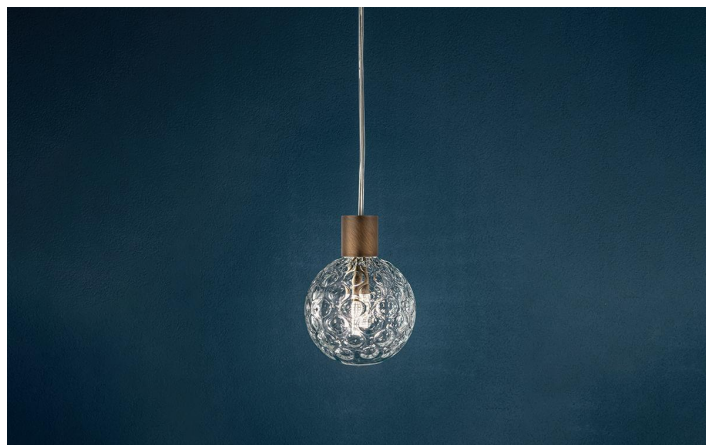

SEVENTIES

SUSPENSION

Suspension lamps with the clear glass diffuser, mouth blown with a "bubbling" relief decoration that creates a unique optical effect, is available in two shapes: sphere and cylinder; brushed burnished brass finish metal frame and clear plastic cables. Seventies is a luminaire designed to be highly customisable: choose your cord length, glass shape, and canopy. All components are specified and sold separately.

SEVENTIES

GLASS

ZA-LSL0011

ZA-LSL0001

Mouth-blown glass diffusers with a bubbling relief decoration that creates a unique optical effect. Offered in Cylinder or Sphere shape. Use with the Seventies collection and customize pendants, wall, and ceiling lights. Fixture bodies are specified and sold separately.