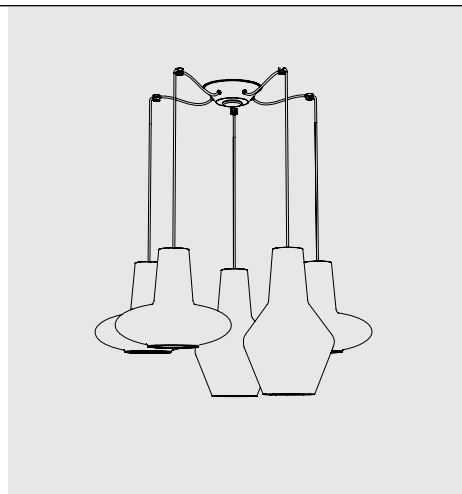

SEVENTIES

SUSPENSION

Suspension lamps with the clear glass diffuser, mouth blown with a "bubbling" relief decoration that creates a unique optical effect, is available in two shapes: sphere and cylinder; brushed burnished brass finish metal frame and clear plastic cables. Seventies is a luminaire designed to be highly customisable: choose your cord length, glass shape, and canopy. All components are specified and sold separately.

Luci disposte sullo stesso livello
Lights on the same level:
Ø max 17 cm - 6,7 in

40
15,7" 

Disponibile su richiesta con finitura calamina / Available on request with calamine finish

Rosone per sospensioni multiple (supporti di decentramento inclusi) Canopy for hanging multiple lamps (decentralisation supports included)

ZA-LGR0005 grigio / grey
ZA-LGR0015 bianco / white
ZA-LRB0005 ottone brunito
spazzolato/brushed burnished brass
5 luci + 5 supporti
5 lights + 5 supports

ZA-LGR0003 grigio / grey
ZA-LGR0013 bianco / white
ZA-LRB0003 ottone brunito
spazzolato/brushed burnished brass
3 luci + 3 supporti
3 lights + 3 supports

Rosone per sospensioni multiple (supporti di decentramento esclusi) Canopy for hanging multiple lamps (decentralisation supports not included)

Rosone per sospensione 1-12 luci
Canopy for hanging lamp 1-12 lights