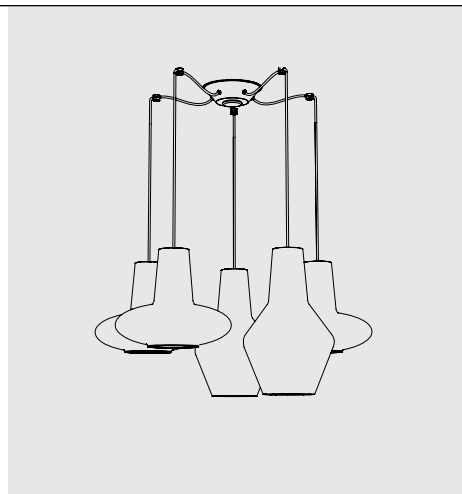

## SEVENTIES

SUSPENSION

Suspension lamps with the clear glass diffuser, mouth blown with a "bubbling" relief decoration that creates a unique optical effect, is available in two shapes: sphere and cylinder; brushed burnished brass finish metal frame and clear plastic cables. Seventies is a luminaire designed to be highly customizable: choose your cord length, glass shape, and canopy. All components are specified and sold separately.

## Rosone per sospensioni multiple (supporti di decentramento inclusi) Canopy for hanging multiple lamps (decentralisation supports included)

Esempio d'installazione / Example of installation

**ZA-LGR0004** grigio / grey  
**ZA-LGR0014** bianco / white  
**ZA-LRB0002** ottone brunito  
spazzolato/brushed burnished brass  
**2 luci + 2 supporti**  
**2 lights + 2 supports**

## Rosone per sospensioni multiple (supporti di decentramento esclusi) Canopy for hanging multiple lamps (decentralisation supports not included)

**Rosone per sospensione 1-12 luci**  
**Canopy for hanging lamp 1-12 lights**