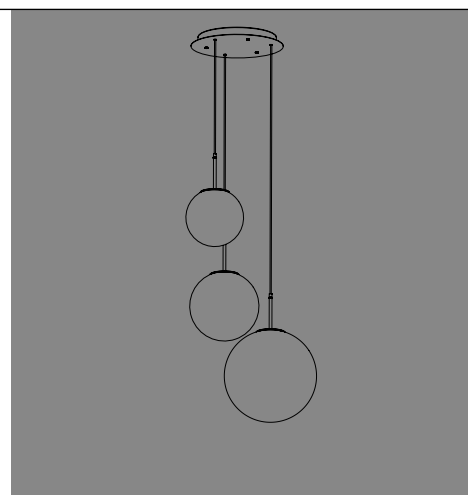

## SEVENTIES

SUSPENSION

Suspension lamps with the clear glass diffuser, mouth blown with a "bubbling" relief decoration that creates a unique optical effect, is available in two shapes: sphere and cylinder; brushed burnished brass finish metal frame and clear plastic cables. Seventies is a luminaire designed to be highly customizable: choose your cord length, glass shape, and canopy. All components are specified and sold separately.

#### Rosone tondo per sospensioni multiple / Round canopy for hanging multiple lamps

34  
13,4"   
4,6  
1,8"

**Rosone per sospensione 3 luci**  
**Canopy for hanging lamp 3 lights**

**ZA-LGR0063** grigio / grey  
**ZA-LGR0073** bianco / white

Luci disposte sullo stesso livello  
Lights on the same level:  
Ø max 25 cm - 9,8 in

40  
15,7" 

Disponibile su richiesta con finitura calamina / Available on request with calamine finish

34  
13,4"   
4,6  
1,8"

**Rosone per sospensione 5 luci**  
**Canopy for hanging lamp 5 lights**

**ZA-LGR0065** grigio / grey  
**ZA-LGR0075** bianco / white

Luci disposte sullo stesso livello  
Lights on the same level:  
Ø max 17 cm - 6,7 in