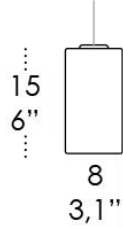

ZA-LSL0011