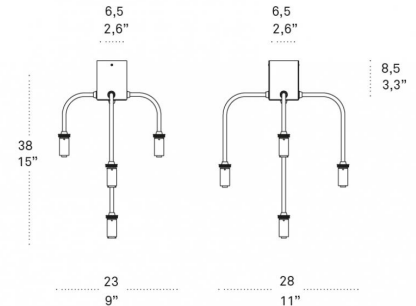

SEVENTIES

CEILING

Ceiling lamps with the clear glass diffuser, mouth blown with a “bubbling” relief decoration that creates a unique optical effect, is available in two shapes: sphere and cylinder; brushed burnished brass finish metal frame and clear plastic cables. Seventies is a luminaire designed to be highly customisable: choose your glass shape and quantity to complete this five light ceiling light. Glass is specified and sold separately. See following page for more information.

CODE

ZA-LSL4114

DIMENSIONS AND HOLES

Dimensions 28 x 23 x 38 cm / 11 x 9 x 15"

ILLUMINOTECHNICAL SPECIFICATIONS

Source	G9
Type	Bulb G9
Total watt	5x33 HS

ELECTRICAL SPECIFICATIONS

Driver	N/A
Voltage	120 V
Frequency	50/60 Hz

CODE	SHAPE
------	-------

ZA-LSL0011	Cylinder
ZA-LSL0001	Sphere

DIMENSIONS AND HOLES	
----------------------	--

Dimensions	Cylinder: 3.1"D x 6"H Sphere: 4.7"D
------------	--

ILLUMINOTECHNICAL SPECIFICATIONS	
----------------------------------	--