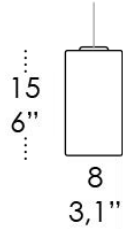

ZA-LSL0011