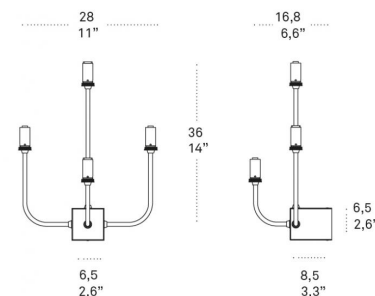

SEVENTIES

WALL

Wall lamps with the clear glass diffuser, mouth blown with a “bubbling” relief decoration that creates a unique optical effect, is available in two shapes: sphere and cylinder; brushed burnished brass finish metal frame and clear plastic cables. Seventies is a luminaire designed to be highly customizable: choose your glass shape and quantity to complete this four light wall light. Glass is specified and sold separately. See following page for more information.

CODE

ZA-LSL7114

DIMENSIONS AND HOLES

Dimensions 28 x 36 x 16,8 cm / 11 x 14 x 6,6"

ILLUMINOTECHNICAL SPECIFICATIONS

Source	G9
Type	Bulb G9
Total watt	4x33 HS

ELECTRICAL SPECIFICATIONS

Driver	N/A
Voltage	120 V
Frequency	50/60 Hz