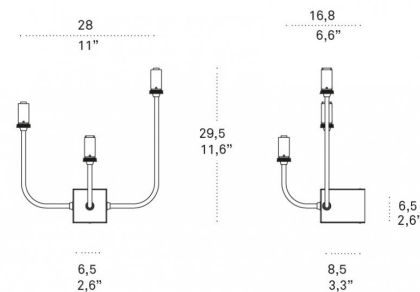

SEVENTIES

WALL

Wall lamps with the clear glass diffuser, mouth blown with a "bubbling" relief decoration that creates a unique optical effect, is available in two shapes: sphere and cylinder; brushed burnished brass finish metal frame and clear plastic cables. Seventies is a luminaire designed to be highly customizable: choose your glass shape and quantity to complete this three light wall light. Glass is specified and sold separately. See following page for more information.

CODE

ZA-LSL6114

DIMENSIONS AND HOLES

Dimensions 28 x 29,5 x 16,8 cm / 11 x 11,6 x 6,6"

ILLUMINOTECHNICAL SPECIFICATIONS

Source	G9
Type	Bulb G9
Total watt	3x33 HS

ELECTRICAL SPECIFICATIONS

Driver	N/A
Voltage	120 V
Frequency	50/60 Hz

CODE	SHAPE
------	-------

ZA-LSL0011	Cylinder
ZA-LSL0001	Sphere

DIMENSIONS AND HOLES	
----------------------	--

Dimensions	Cylinder: 3.1"D x 6"H Sphere: 4.7"D
------------	--

ILLUMINOTECHNICAL SPECIFICATIONS	
----------------------------------	--