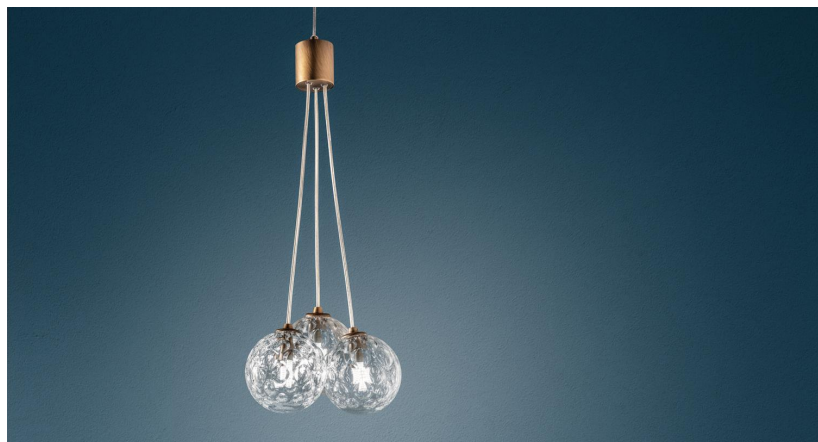

SEVENTIES

SUSPENSION

Suspension lamps with the clear glass diffuser, mouth blown with a "bubbling" relief decoration that creates a unique optical effect, is available in two shapes: sphere and cylinder; brushed burnished brass finish metal frame and clear plastic cables. Seventies is a luminaire designed to be highly customizable: choose your glass shape and quantity to complete this three light pendant. Glass is specified and sold separately. See following page for more information.

CODE

ZA-LSL3114

DIMENSIONS AND HOLES

Dimensions 10 - 135 cm / 3,9 - 53 in

ILLUMINOTECHNICAL SPECIFICATIONS

Source	G9
Type	Bulb G9
Total watt	3x33 HS

ELECTRICAL SPECIFICATIONS

Driver	N/A
Voltage	120V
Frequence	50/60 Hz

SEVENTIES

GLASS

ZA-LSL0011

ZA-LSL0001

Mouth-blown glass diffusers with a bubbling relief decoration that creates a unique optical effect. Offered in Cylinder or Sphere shape. Use with the Seventies collection and customize pendants, wall, and ceiling lights. Fixture bodies are specified and sold separately.

CODE	SHAPE
------	-------

ZA-LSL0011	Cylinder
ZA-LSL0001	Sphere

DIMENSIONS AND HOLES	
----------------------	--

Dimensions	Cylinder: 3.1"D x 6"H Sphere: 4.7"D
------------	--

ILLUMINOTECHNICAL SPECIFICATIONS	
----------------------------------	--