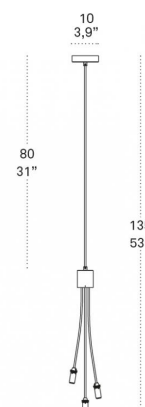

SEVENTIES

SUSPENSION

Suspension lamps with the clear glass diffuser, mouth blown with a "bubbling" relief decoration that creates a unique optical effect, is available in two shapes: sphere and cylinder; brushed burnished brass finish metal frame and clear plastic cables. Seventies is a luminaire designed to be highly customizable: choose your glass shape and quantity to complete this three light pendant. Glass is specified and sold separately. See following page for more information.

CODE

ZA-LSL3114

DIMENSIONS AND HOLES

Dimensions 10 - 135 cm / 3,9 - 53 in

ILLUMINOTECHNICAL SPECIFICATIONS

Source	G9
Type	Bulb G9
Total watt	3x33 HS

ELECTRICAL SPECIFICATIONS

Driver	N/A
Voltage	120V
Frequence	50/60 Hz

SEVENTIES

GLASS

ZA-LSL0011

ZA-LSL0001

Mouth-blown glass diffusers with a bubbling relief decoration that creates a unique optical effect. Offered in Cylinder or Sphere shape. Use with the Seventies collection and customize pendants, wall, and ceiling lights. Fixture bodies are specified and sold separately.

CODE	SHAPE
------	-------

ZA-LSL0011	Cylinder
ZA-LSL0001	Sphere

DIMENSIONS AND HOLES	
----------------------	--

Dimensions	Cylinder: 3.1"D x 6"H Sphere: 4.7"D
------------	--

ILLUMINOTECHNICAL SPECIFICATIONS	
----------------------------------	--