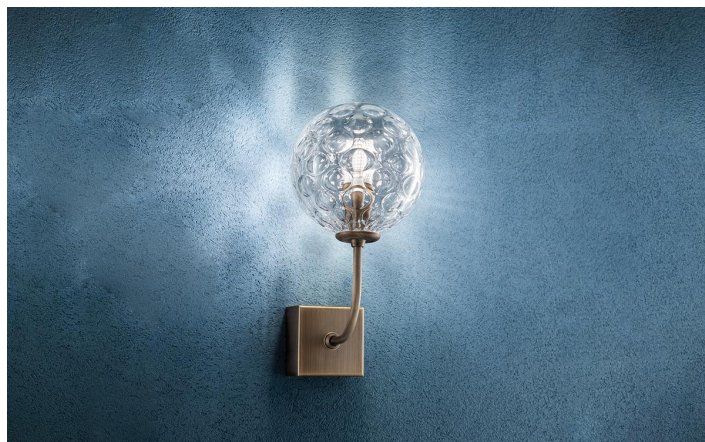

SEVENTIES

WALL

Wall lamps with the clear glass diffuser, mouth blown with a “bubbling” relief decoration that creates a unique optical effect, is available in two shapes: sphere and cylinder; brushed burnished brass finish metal frame and clear plastic cables. Seventies is a luminaire designed to be highly customisable: choose your glass shape to complete this one light wall light. Glass is specified and sold separately. See following page for more information.

CODE

ZA-LSL5114

DIMENSIONS AND HOLES

Dimensions 6,5 x 16,7 x 12,3 cm / 2,6 x 6,5 x 4,8"

ILLUMINOTECHNICAL SPECIFICATIONS

Source	G9
Type	Bulb G9
Total watt	1x33 HS

ELECTRICAL SPECIFICATIONS

Driver	N/A
Voltage	120 V
Frequency	50/60 Hz

SEVENTIES

GLASS

ZA-LSL0011

ZA-LSL0001

Mouth-blown glass diffusers with a bubbling relief decoration that creates a unique optical effect. Offered in Cylinder or Sphere shape. Use with the Seventies collection and customize pendants, wall, and ceiling lights. Fixture bodies are specified and sold separately.

CODE	SHAPE
------	-------

ZA-LSL0011	Cylinder
ZA-LSL0001	Sphere

DIMENSIONS AND HOLES	
----------------------	--

Dimensions	Cylinder: 3.1"D x 6"H Sphere: 4.7"D
------------	--

ILLUMINOTECHNICAL SPECIFICATIONS	
----------------------------------	--