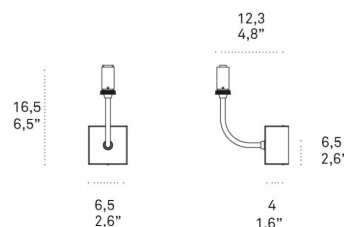

SEVENTIES

WALL

Wall lamps with the clear glass diffuser, mouth blown with a “bubbling” relief decoration that creates a unique optical effect, is available in two shapes: sphere and cylinder; brushed burnished brass finish metal frame and clear plastic cables. Seventies is a luminaire designed to be highly customisable: choose your glass shape to complete this one light wall light. Glass is specified and sold separately. See following page for more information.

CODE

ZA-LSL5114

DIMENSIONS AND HOLES

Dimensions 6,5 x 16,7 x 12,3 cm / 2,6 x 6,5 x 4,8"

ILLUMINOTECHNICAL SPECIFICATIONS

Source	G9
Type	Bulb G9
Total watt	1x33 HS

ELECTRICAL SPECIFICATIONS

Driver	N/A
Voltage	120 V
Frequency	50/60 Hz