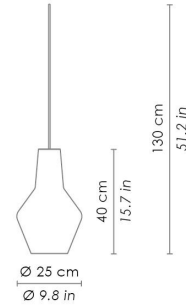

ROMEO e GIULIETTA

SUSPENSION

Handcrafted mouth-blown glass with “balloton” relief finish in two shapes and in various colours. Grey or white painted metal parts. Grey fabric cables. Customizable pendant system. Canopies are not included. Select a canopy from the following pages to create a single or multi light pendant.

CODE	COLOR	
ZA-LRM0101	Clear	
ZA-LRM0104	Amber	
ZA-LRM0105	Amethyst	
ZA-LRM0109	Grey	
ZA-LRM0120	Light blue	
ZA-LRM0121	Silver	
ZA-LRM0122	Antique gold	
ZA-LRM0123	Bronze	
ZA-LRM0124	Pink gold	

DIMENSIONS AND HOLES

Dimensions $\varnothing$ 25 - h max 130 cm / $\varnothing$ 9,8 - h max 51,2 in

ILLUMINOTECHNICAL SPECIFICATIONS

Source E26
Total Watt 75 W

ELECTRICAL SPECIFICATIONS

Driver N/A
Voltage 120V
Frequency 50 - 60 HZ