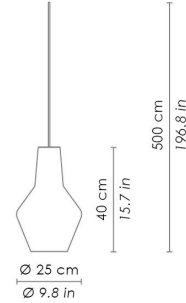

ROMEO e GIULIETTA

SUSPENSION

Handcrafted mouth-blown glass with “balloton” relief finish in two shapes and in various colours. Grey or white painted metal parts. Grey fabric cables. Customizable pendant system. Canopies are not included. Select a canopy from the following pages to create a single or multi light pendant.

CODE	COLOR	
ZA-LRM2101	Clear	
ZA-LRM2104	Amber	
ZA-LRM2105	Amethyst	
ZA-LRM2109	Grey	
ZA-LRM2120	Light blue	
ZA-LRM2121	Silver	
ZA-LRM2122	Antique gold	
ZA-LRM2123	Bronze	
ZA-LRM2124	Pink gold	

DIMENSIONS AND HOLES

Dimensions $\varnothing$ 25 - h max 500 cm / $\varnothing$ 9,8 - h max 196,8 in

ILLUMINOTECHNICAL SPECIFICATIONS

Source E26
Total Watt 75 W

ELECTRICAL SPECIFICATIONS

Driver N/A
Voltage 120V
Frequency 50 - 60 HZ