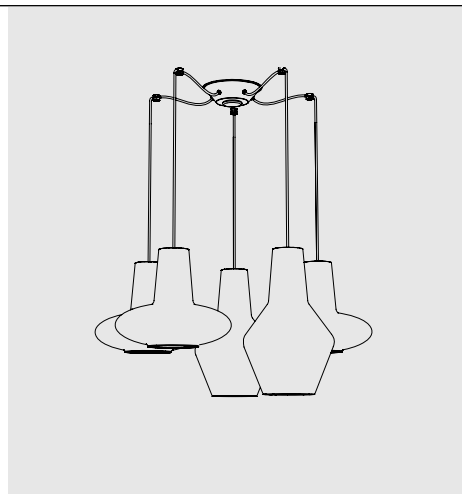

ROMEO e GIULIETTA

SUSPENSION

Handcrafted mouth-blown glass with “balloton” relief finish in two shapes and in various colours. Grey or white painted metal parts. Grey fabric cables. Customizable pendant system. Canopies are not included. Select a canopy from the following pages to create a single or multi light pendant.

4,6
1,8" 
34
13,4"

Rosone per sospensione 3 luci
Canopy for hanging lamp 3 lights

ZA-LGR0063 grigio / grey
ZA-LGR0073 bianco / white

Luci disposte sullo stesso livello
Lights on the same level:
Ø max 25 cm - 9,8 in

Luci disposte sullo stesso livello
Lights on the same level:
Ø max 17 cm - 6,7 in

40
15,7" 

Disponibile su richiesta con finitura calamina / Available on request with calamine finish

Rosone per sospensioni multiple (supporti di decentramento inclusi) Canopy for hanging multiple lamps (decentralisation supports included)

Rosone per sospensioni multiple (supporti di decentramento esclusi) Canopy for hanging multiple lamps (decentralisation supports not included)

Rosone per sospensione 1-12 luci
Canopy for hanging lamp 1-12 lights