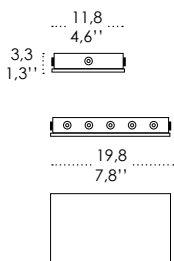

Rosone per sospensioni multiple (supporti di decentramento esclusi) Canopy for hanging multiple lamps (decentralisation supports not included)

Rosone per sospensione 1-12 luci
Canopy for hanging lamp 1-12 lights

ZA-LGR0411 grigio / grey
ZA-LGR0401 bianco / white

Supporto singolo per decentramento cavo.
Single support for cable decentralisation.

ZA-LGR0100 grigio / grey
ZA-LGR0200 bianco / white
ZA-LGR0300 ottone brunito spazzolato
brushed burnished brass