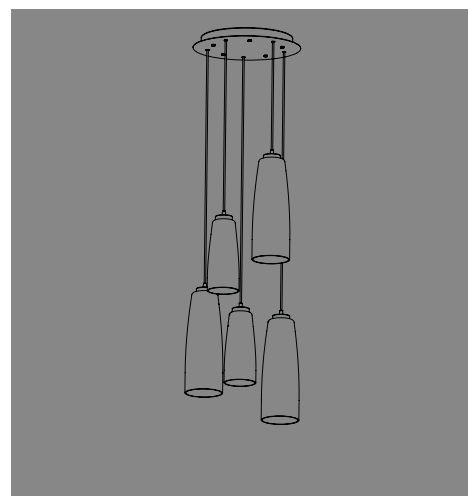

ROMEO e GIULIETTA

SUSPENSION

Handcrafted mouth-blown glass with “balloton” relief finish in two shapes and in various colours. Grey or white painted metal parts. Grey fabric cables. Customizable pendant system. Canopies are not included. Select a canopy from the following pages to create a single or multi light pendant.

4,6
1,8" 
34
13,4"

Rosone per sospensione 3 luci
Canopy for hanging lamp 3 lights

ZA-LGR0063 grigio / grey
ZA-LGR0073 bianco / white

Luci disposte sullo stesso livello
Lights on the same level:
Ø max 25 cm - 9,8 in

40
15,7" 

Disponibile su richiesta con finitura calamina / Available on request with calamine finish

4,6
1,8" 
34
13,4"

Rosone per sospensione 5 luci
Canopy for hanging lamp 5 lights

ZA-LGR0065 grigio / grey
ZA-LGR0075 bianco / white

Luci disposte sullo stesso livello
Lights on the same level:
Ø max 17 cm - 6,7 in

40
15,7" 

Disponibile su richiesta con finitura calamina / Available on request with calamine finish

Rosone per sospensioni multiple (supporti di decentramento inclusi) Canopy for hanging multiple lamps (decentralisation supports included)