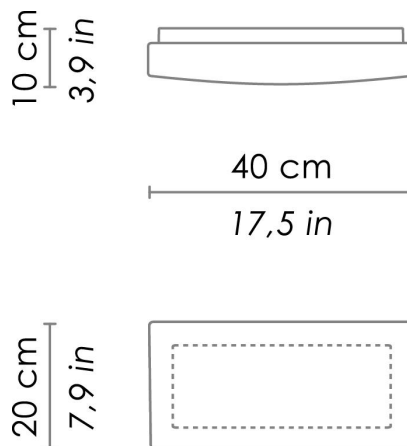

## RIALTO

WALL

Wall-ceiling lamps with diffuser in mouth-blown, satin-finish opal triplex glass; matt white painted metal frame. The product is suitable for indoor use only.

### DIMENSIONS AND HOLES

Dimensions

20 - 40 cm / 7,9 - 15,7 in

### ILLUMINOTECHNICAL SPECIFICATIONS

Source	E26
Type	Bulb E26
Total Watt	2 x 60W max