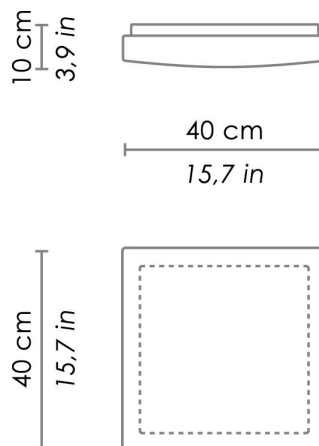

RIALTO

WALL

Wall-ceiling lamps with diffuser in mouth-blown, satin-finish opal triplex glass; matt white painted metal frame. The product is suitable for indoor use only.

CODE	COLOR
ZA-LL3030	White <input type="radio"/>

DIMENSIONS AND HOLES

Dimensions	40 - 40 cm / 15,7 - 15,7 in
------------	-----------------------------

ILLUMINOTECHNICAL SPECIFICATIONS

Source	E26
Type	Bulb E26
Total Watt	2 x 60W max

ILLUMINOTECHNICAL SPECIFICATIONS