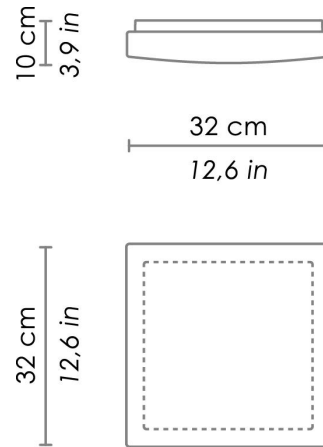

RIALTO

WALL

Wall-ceiling lamps with diffuser in mouth-blown, satin-finish opal triplex glass; matt white painted metal frame. The product is suitable for indoor use only.

CODE	COLOR
ZA-LL3020	White

DIMENSIONS AND HOLES

Dimensions	32 - 32 cm / 12,6 - 12,6 in
------------	-----------------------------

ILLUMINOTECHNICAL SPECIFICATIONS

Source	E26
Total Watt	2 x 60W max

ILLUMINOTECHNICAL SPECIFICATIONS

Driver	N/A
Voltage	120 V
Frequency	50/60 Hz