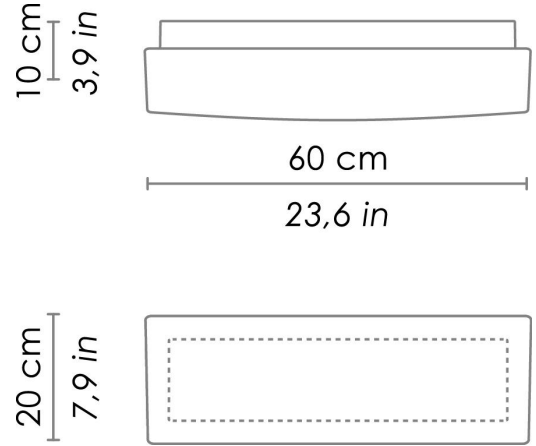

RIALTO

WALL

Wall-ceiling lamps with diffuser in mouth-blown, satin-finish opal triplex glass; matt white painted metal frame. The product is suitable for indoor use only.

CODE	COLOR
ZA-LD304003-	White

DIMENSIONS AND HOLES

Dimensions 20 - 60 cm / 7,9 - 23,6 in

ILLUMINOTECHNICAL SPECIFICATIONS

Source	LED
Total Watt	26,1 W
Lumen LED board	30 lm
Lumen lamp	3930 lm
Beam angle	1440 lm
Colour temperature	3000 K
CRI	>80
Lamp life	minimum 2 years guaranteed
Dimmer	TRIAC